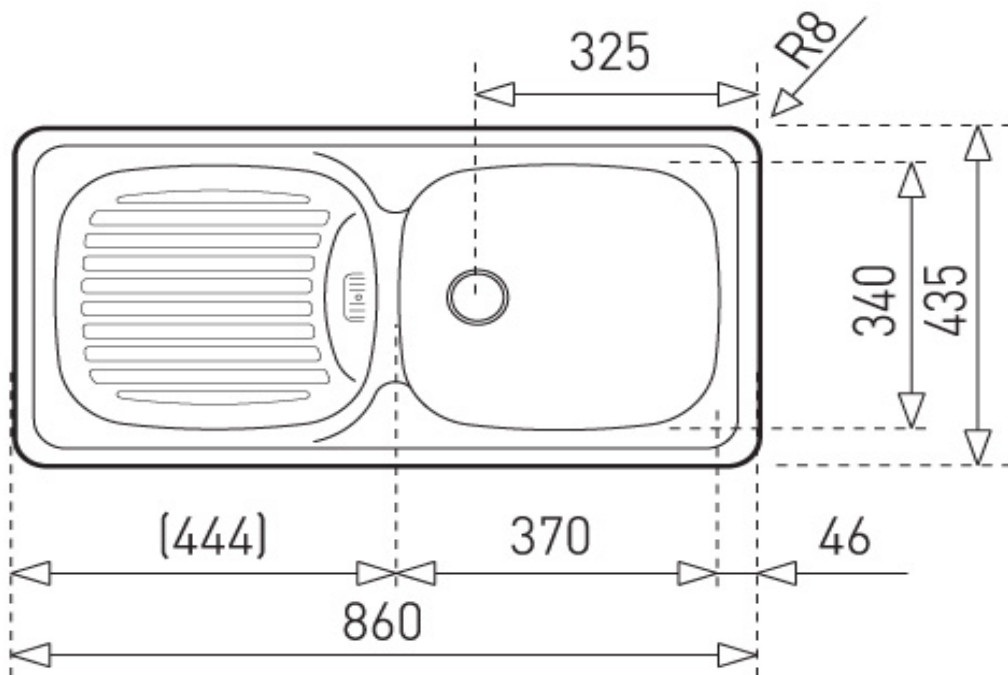

Brand : TEKA, Turkey
 Name : Universal / Stainless Steel Single Bowl Inset Kitchen Sink, 860.440.1B.RD.EBM
 Item Code : 4013.6101
 Color/ Finish: Polished
 Dimensions : Overall (w x h): 860 x 435 mm

Product info:

- single bowl size: 370 x 340 x150 mm
- right drainboard, 1 tap hole
- A1 Waste Basket strainer
- PA single sink bottletap

Follow cleaning instructions and avoid using any harmful chemicals.

All information is for reference only. Installation shall always be based on the specs provided with actual delivered items.