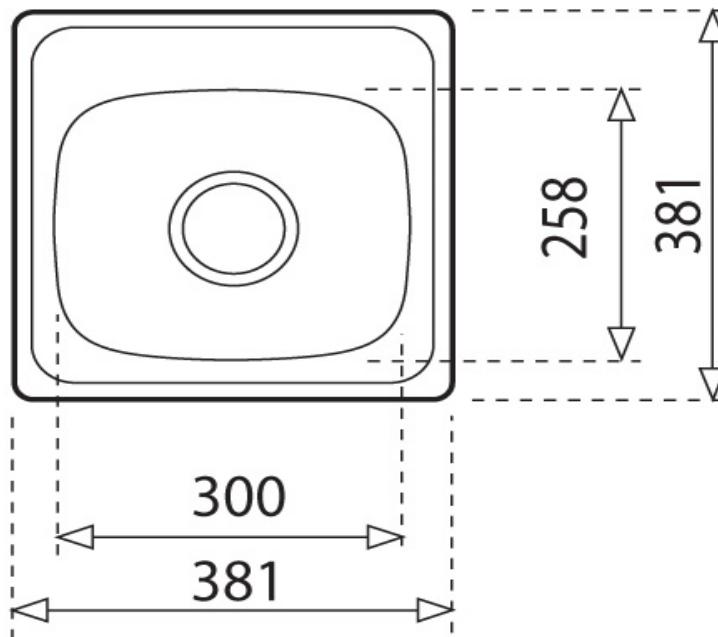

Brand : TEKA, Mexico
Name : America / Stainless Steel Single Bowl Inset Kitchen Sink, 15.15.1B

Item Code : 4013.6010
Color/ Finish: Polished
Dimensions : Overall (w x h): 381 x 381 mm (15" x 15")

Product info:

- single bowl sizes: 300 x 258 x 153 mm
- single tap hole

Add ons:

- A1 Waste basket strainer 3½"
- PA Single sink bottle trap 1½"

Follow cleaning instructions and avoid using any harmful chemicals.

All information is for reference only. Installation shall always be based on the specs provided with actual delivered items.