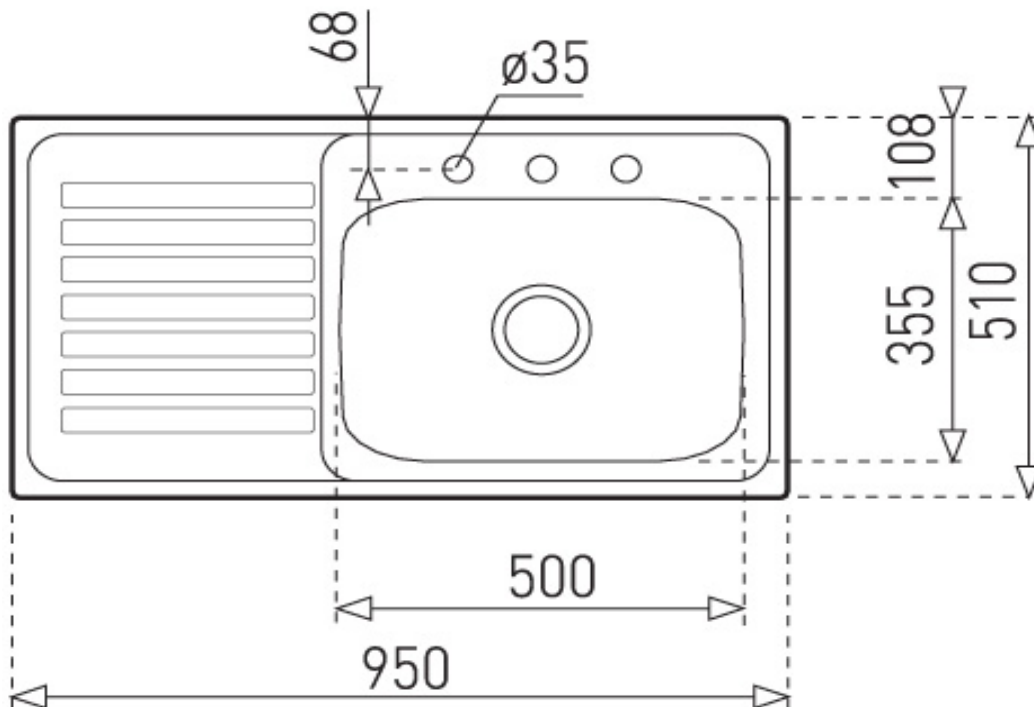

Brand : TEKA, Mexico  
 Name : America / Stainless Steel Single Bowl Inset Kitchen Sink, 950.510.1B.LD.4H  
 Item Code : 4013.6009  
 Color/ Finish: Polished  
 Dimensions : Overall (w x h): 950 x 510mm (37 1/2' x 19 8/9")

Product info:

- single bowl size: 500 x 340 x 150 mm
- overflow, left drainboard, 4 tap hole

Add ons:

- A3A Waste basket strainer 3½" with Overflow
- PA Single sink bottle trap 1½"

Follow cleaning instructions and avoid using any harmful chemicals.