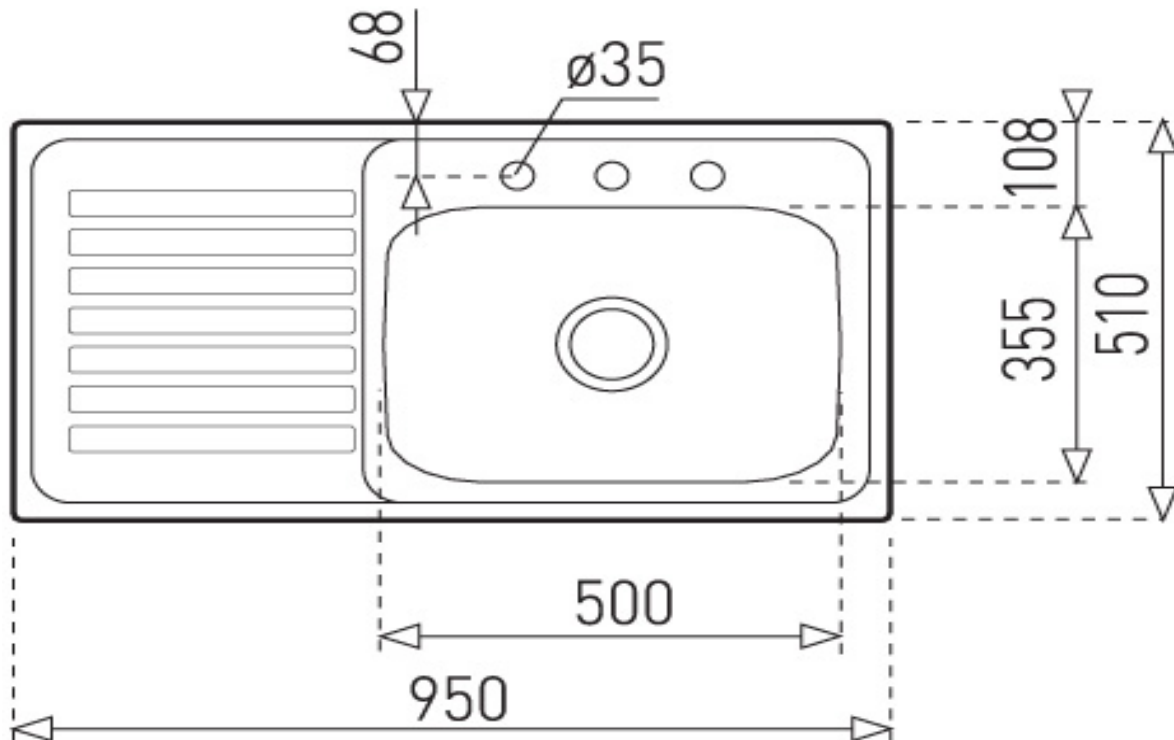

Brand : TEKA, Mexico
 Name : America / Stainless Steel Single Bowl Inset Kitchen Sink, 950.510.1B.RD.1H

Item Code : 4013.6006
 Color/ Finish: Polished
 Dimensions : Overall (w x h): 950 x 510mm (37 1/2' x 19 8/9")

Product info:

- single bowl size: 500 x 340 x 150 mm
- overflow, right drainboard, 1 tap hole
- dia. of waste hole: $\varnothing 3\frac{1}{2}$ "

Add ons:

- A3A Waste basket strainer 3 $\frac{1}{2}$ " with Overflow
- PA Single sink bottle trap 1 $\frac{1}{2}$ "