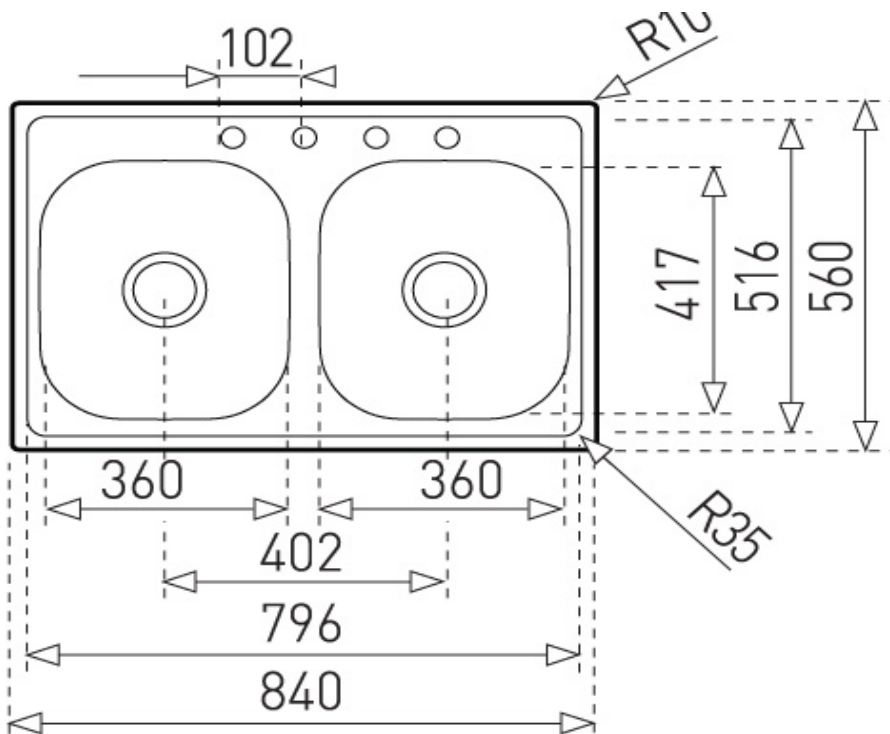

Brand : TEKA, Mexico
 Name : America / Stainless Steel Double Bowl Inset Kitchen Sink, 33.22.2B.4H
 Item Code : 4013.6004
 Color/ Finish: Polished
 Dimensions : Overall (w x h): 840 x 560 mm (33" x 22")

Product info:

- single bowl sizes: 360 x 417 x 178mm
- 4 tap holes

Add ons:

- A1 Waste basket strainer 3½"
- PA Single sink bottle trap 1½"

Follow cleaning instructions and avoid using any harmful chemicals.