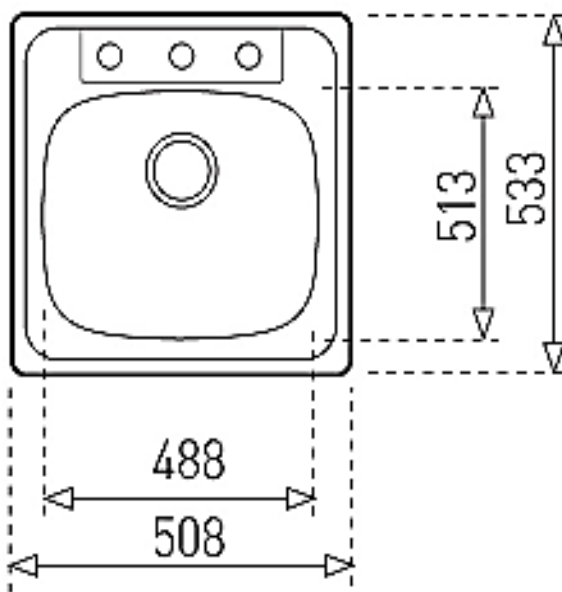

Brand : TEKA, Mexico
 Name : America / Stainless Steel Single Bowl Inset Kitchen Sink, 20.21.1B.1H
 Item Code : 4013.6000
 Color/ Finish: Polished
 Dimensions : Overall (w x h): 508 x 533 mm (20" x 21")

Product info:

- single bowl sizes: 488 x 513 x 165mm
- single or 3- tap holes.
- dia. of waste hole: $\varnothing 3\frac{1}{2}$ "

Add ons:

- A1 Waste basket strainer $3\frac{1}{2}$ "
- PA Single sink bottle trap $1\frac{1}{2}$ "