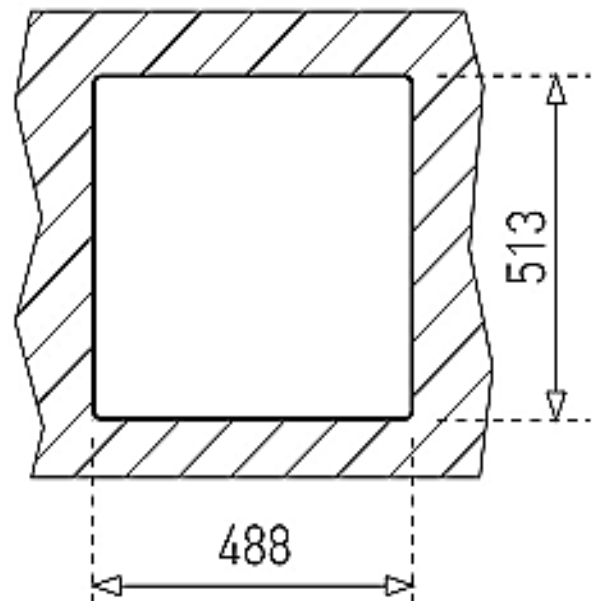

Brand : TEKA, Mexico
 Name : America / Stainless Steel Single Bowl Inset Kitchen Sink, 20.21.1B.1H
 Item Code : 4013.6000
 Color/ Finish: Polished
 Dimensions : Overall (w x h): 508 x 533 mm (20" x 21")

Product info:

- single bowl sizes: 488 x 513 x 165mm
- single or 3- tap holes.
- dia. of waste hole: $\varnothing 3\frac{1}{2}$ "

Add ons:

- A1 Waste basket strainer $3\frac{1}{2}$ "
- PA Single sink bottle trap $1\frac{1}{2}$ "