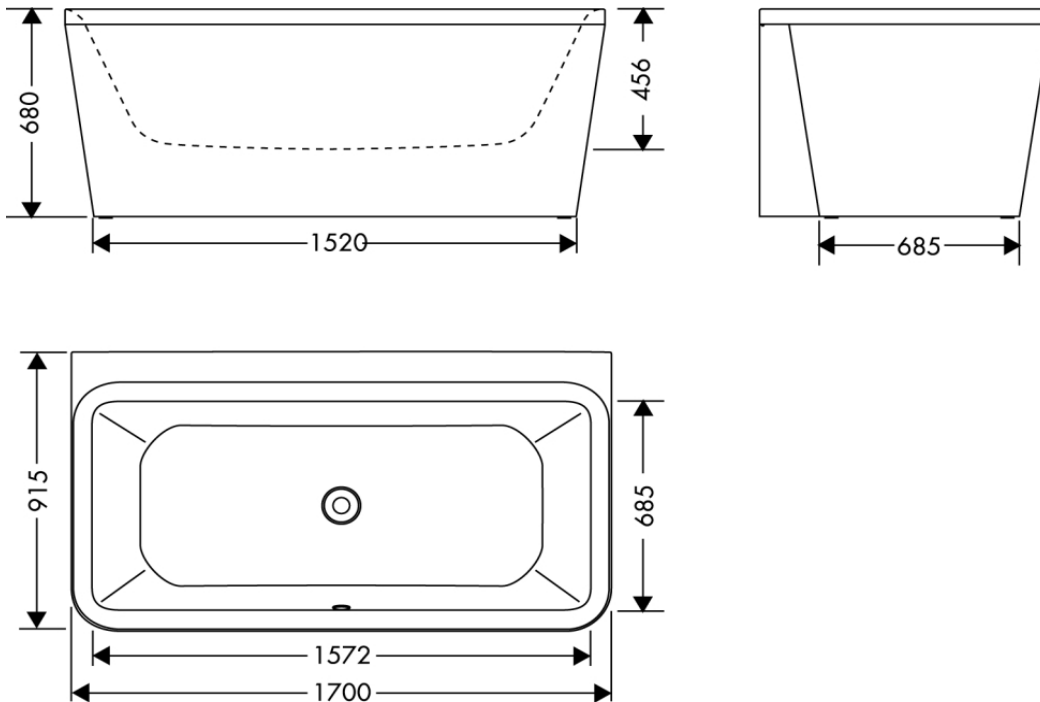

SPECIFICATION SHEET - fittings

BRAND:	AXOR®	Product Photo:
ORIGIN:	Germany	
SERIES:	Citterio M	
PRODUCT DESCRIPTION:	Wall version bathtub	
MODEL No.	39957.000	
FINISH/COLOUR:	Acrylic	
DIMENSIONS:	915mm W x 1700mm L x 680mm H	
OPTIONAL MATCHING PARTS:		

Technical Informations:

REMINDER:	Pipe flushing must be done before faucets are installed. Failure to do so voids the warranty.
	Do not use cleaners containing abrasive cleansers, ammonia, bleach, acids, waxes, alcohol, solvents or other products not recommended for chrome.
	All information is for reference only, installation shall always be based on the actual product delivered.