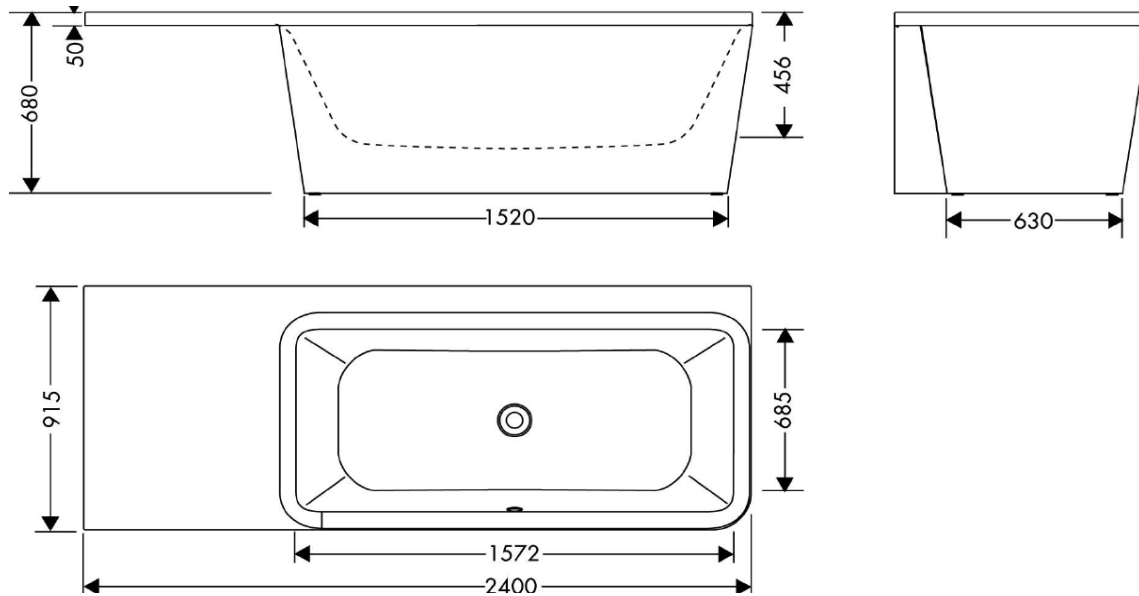

SPECIFICATION SHEET - bathtubs

BRAND:	AXOR®	Product Photo:
ORIGIN:	Germany	
SERIES:	Citterio	
PRODUCT DESCRIPTION:	Wall version bathtub with left panel	
MODEL No.	39955.000	
FINISH/COLOUR:	Acrylic	
DIMENSIONS:	2400mm L x 915mm W x 680mm H	
OPTIONAL MATCHING PARTS:		

Technical Informations:

REMINDER:	Pipe flushing must be done before faucets are installed. Failure to do so voids the warranty. Do not use cleaners containing abrasive cleansers, ammonia, bleach, acids, waxes, alcohol, solvents or other products not recommended for chrome. All information is for reference only, installation shall always be based on the actual product delivered.