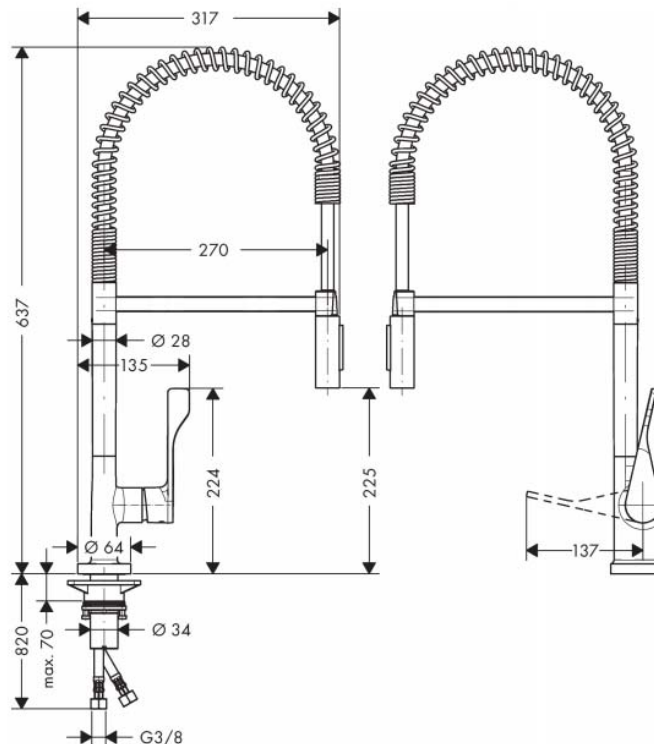

Brand : AXOR, Germany
 Name : CITTERIO Semi-pro sink mixer 230
 Item Code : 39840.000
 Designer : Antonio Citterio
 Color / Finish: Chrome
 Dimensions : Overall (LxWxH in cm)

Product info:

- ComfortZone 230
- swivel range 360°
- normal and spray jet
- lockable shower spray, spray returns through pressing spray diverter
- maximum flow rate at 3 bar: 9 l/min
- suitable for continuous flow water heaters

Add-ons:

- 2 x C406281 angle valve

Flushing of pipe must be done before fittings are installed. Failure to do so voids the warranty.

Follow cleaning instructions and avoid using any harmful chemicals.

All information is for reference only. Installation shall always be based on the specs provided with actual delivered items.