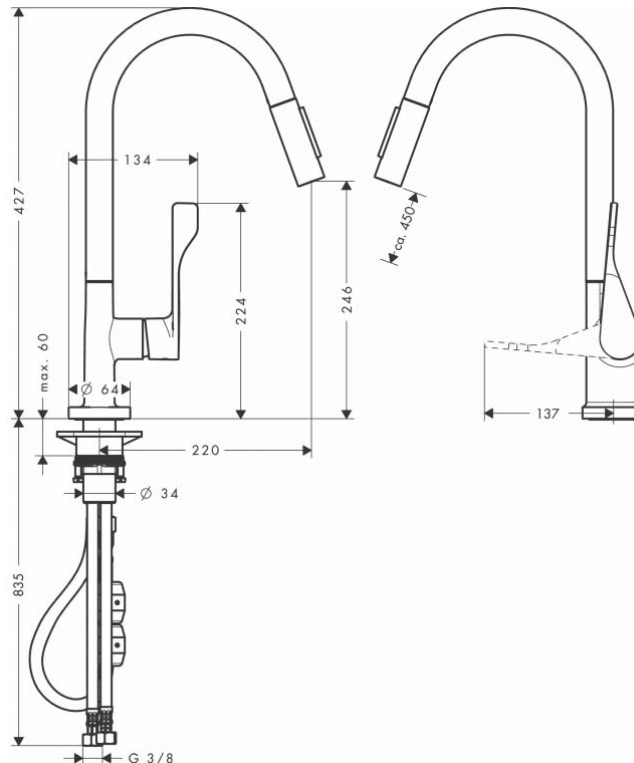

Brand : AXOR, Germany
 Name : CITTERIO Sink mixer 250
 Item Code : 39835.000
 Designer : Antonio Citterio
 Color / Finish: Polished Black Chrome
 Dimensions : Overall (LxWxH in cm)

Product info:

- ComfortZone 250
- swivel range adjustable in 2 steps to 110° or 150°
- normal spray, shower spray
- lockable shower spray, spray returns through pressing spray diverter
- MagFit magnetic shower support
- quick connect hose
- maximum flow rate at 3 bar: 9 l/min
- suitable for continuous flow water heaters

Add-ons:

- 2 x C406281 angle valve

Flushing of pipe must be done before fittings are installed. Failure to do so voids the warranty.

Follow cleaning instructions and avoid using any harmful chemicals.

All information is for reference only. Installation shall always be based on the specs provided with actual delivered items.