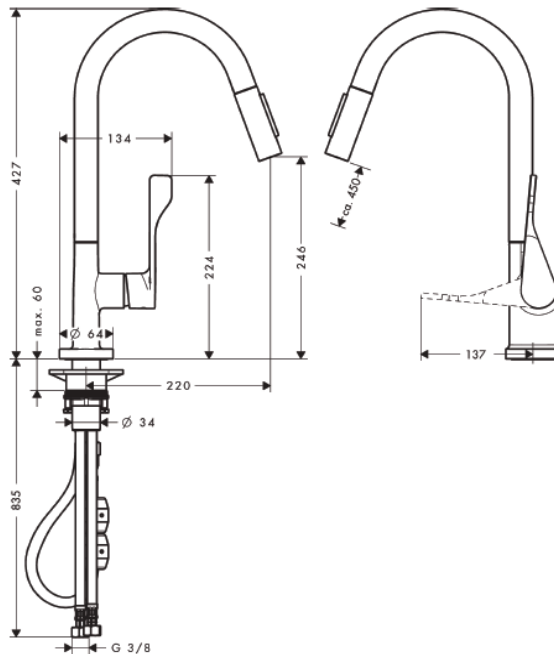

SPECIFICATION SHEET - fittings

BRAND:	hangrohe	Product Photo: 
ORIGIN:	Germany	
SERIES:	Sink Mixers	
PRODUCT DESCRIPTION:	Allegra Cittero M single lever kitchen mixer with pull-out sprays • Flow rate: 10 l./min. at 3 bar • Flow pressure; 1~5 bar (15~70 psi)	
MODEL No.	39835 000	
FINISH/COLOUR:	Chrome-plated	
DIMENSIONS:	427mm height 220mm spout projection	
OPTIONAL MATCHING PARTS:	2x angle valve 1/2"x3/8"	

Technical Informations: Suitable for continous flow water heater

REMINDER:	Pipe flushing must be done before faucets are installed. Failure to do so voids the warranty.
	Do not use cleaners containing abrasive cleansers, ammonia, bleach, acids, waxes, alcohol, solvents or other products not recommended for chrome.
	All information is for reference only, installation shall always be based on the actual product delivered.