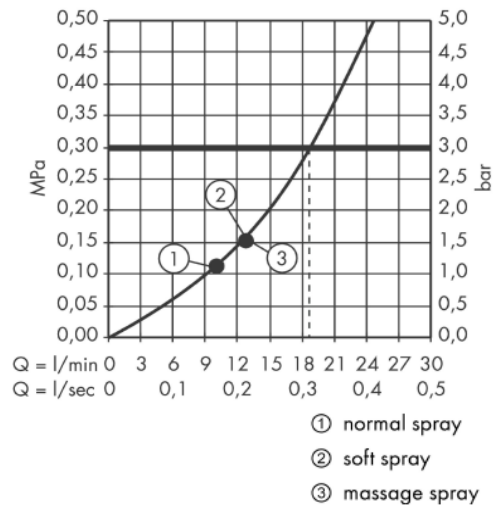

Technical Informations:

REMINDER:	Pipe flushing must be done before faucets are installed. Failure to do so voids the warranty.
	Do not use cleaners containing abrasive cleansers, ammonia, bleach, acids, waxes, alcohol, solvents or other products not recommended for chrome.
	All information is for reference only, installation shall always be based on the actual product delivered.