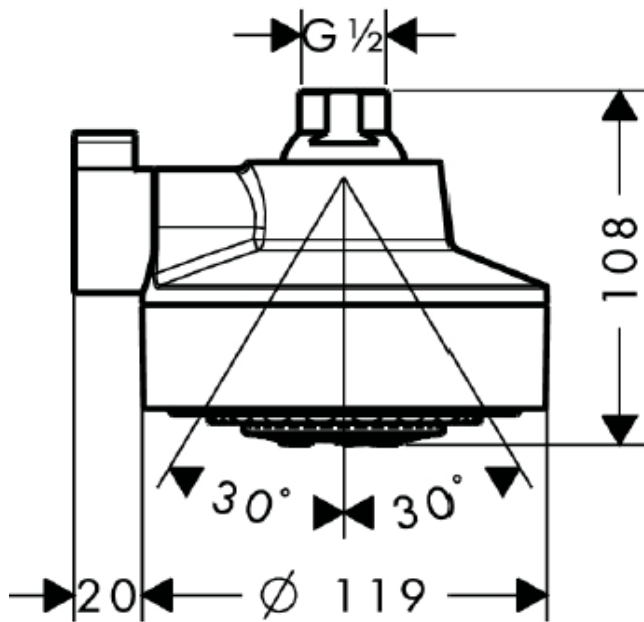

Technical Informations:

REMINDER:	Pipe flushing must be done before faucets are installed. Failure to do so voids the warranty.
	Do not use cleaners containing abrasive cleansers, ammonia, bleach, acids, waxes, alcohol, solvents or other products not recommended for chrome.
	All information is for reference only, installation shall always be based on the actual product delivered.