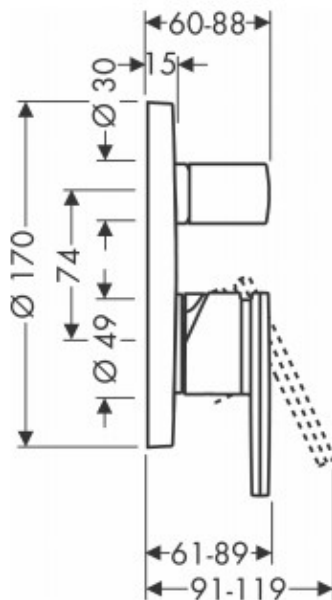

Brand : Axor, Germany  
 Name : Citterio Single Lever Bath Mixer for Concealed Installation  
 Item Code : 39455.000  
 Designer : Antonio Citterio  
 Color / Finish : Chrome  
 Dimensions :

**Product info:**

- min. operating pressure: 1 bar
- max. operating pressure: 10 bar
- ceramic cartridge
- temperature limitation adjustable
- diverter with automatic resetting
- suitable for continuous flow water heaters

**Add-ons :**

- 1 x 01800.180 universal ibox 1x basin waste trap 1¼"
- 1 x 97759.000 coupling set