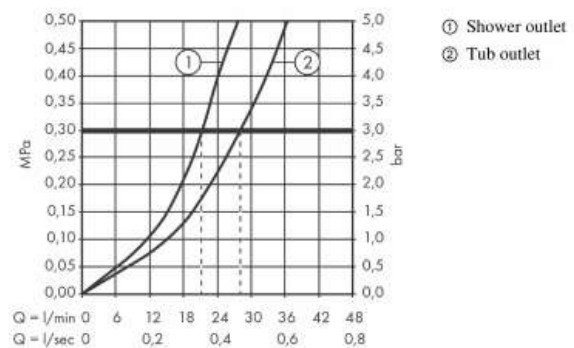

Flowchart

Flushing of pipe must be done before fittings are installed. Failure to do so voids the warranty.

Follow cleaning instructions and avoid using any harmful chemicals.

All information is for reference only. Installation shall always be based on the specs provided with actual delivered items.

For more info, visit www.kuysen.com