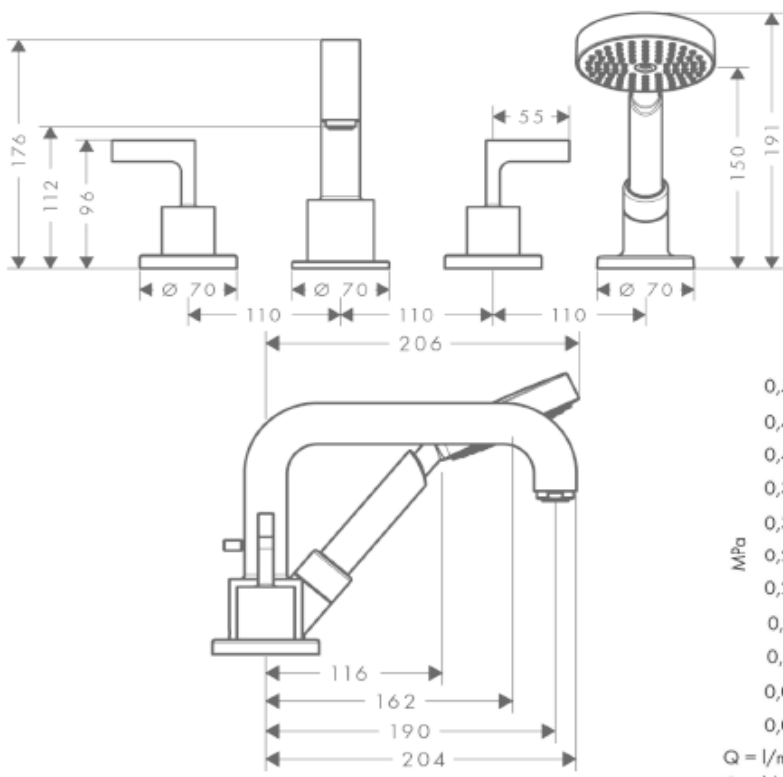

## SPECIFICATION SHEET - fittings

<b>BRAND:</b>	<b>AXOR®</b>	<b>Product Photo:</b> 
<b>ORIGIN:</b>	Germany	
<b>SERIES:</b>	<b>Citterio</b>	
<b>PRODUCT DESCRIPTION:</b>	Finish set for 14445.180 4-hole tile mounted bath mixer with lever handles and escutcheons	
<b>MODEL No.</b>	39454.000	
<b>FINISH/COLOUR:</b>	Chrome-plated	
<b>DIMENSIONS:</b>	204mm L x 1991mm H 190mm spout projection	
<b>OPTIONAL MATCHING PARTS:</b>		

**Technical Informations:**

- ① Hand shower
- ② Bath Spout

**REMINDER:** Pipe flushing must be done before faucets are installed. Failure to do so voids the warranty.  
 Do not use cleaners containing abrasive cleansers, ammonia, bleach, acids, waxes, alcohol, solvents or other products not recommended for chrome.  
 All information is for reference only, installation shall always be based on the actual product delivered.