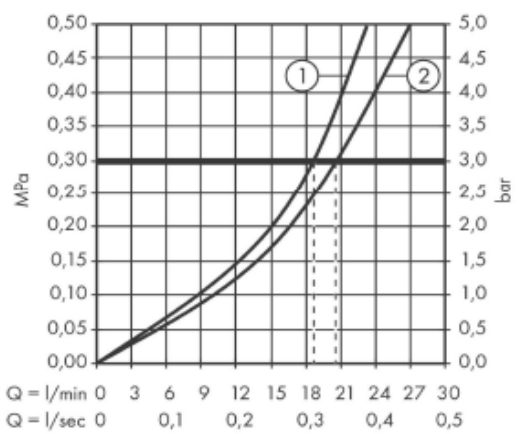

- ① Hand shower
- ② Bath Spout