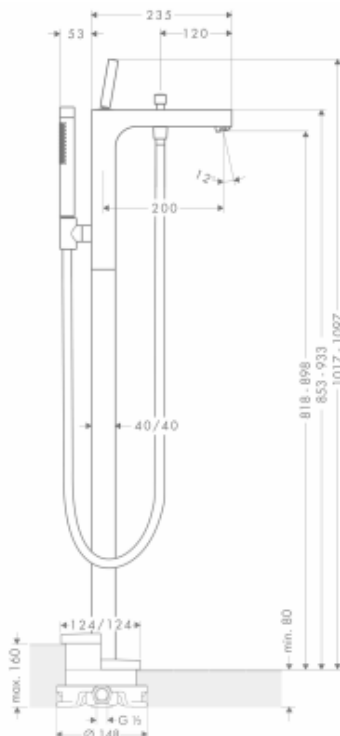

Brand : Axor, Germany
 Name : Citterio Single Lever Bath Mixer Floor-standing
 Item Code : 39451.000
 Designer : Antonio Citterio
 Color / Finish : Chrome
 Dimensions :

Product info:

- consists of: single lever bath mixer floor standing, baton hand shower, shower hose, shower holder
- projection 200 mm
- connection type: basic set
- spray type mixer: normal spray
- spray type hand shower: Rain, Mono
- flow rate at 3 bar: 17 l/min
- min. operating pressure: 1 bar
- max. operating pressure: 10 bar
- joystick ceramic cartridge
- diverter with automatic resetting
- intrinsically safe against backflow
- connection dimension: DN15

Add-ons :

- 1 X 10452.180 basic set for floor-standing bath mixer

Technology

Flowchart

Flushing of pipe must be done before fittings are installed. Failure to do so voids the warranty.

Follow cleaning instructions and avoid using any harmful chemicals.