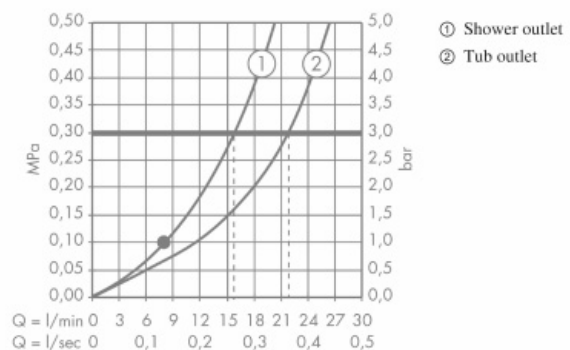

Brand : Axor, Germany
 Name : Citterio Single Lever Bath Mixer Floor-standing
 Item Code : 39451.000
 Designer : Antonio Citterio
 Color / Finish : Chrome
 Dimensions :

Product info:

- consists of: single lever bath mixer floor standing, baton hand shower, shower hose, shower holder
- projection 200 mm
- connection type: basic set
- spray type mixer: normal spray
- spray type hand shower: Rain, Mono
- flow rate at 3 bar: 17 l/min
- min. operating pressure: 1 bar
- max. operating pressure: 10 bar
- joystick ceramic cartridge
- diverter with automatic resetting
- intrinsically safe against backflow
- connection dimension: DN15

Add-ons :

- 1 X 10452.180 basic set for floor-standing bath mixer

Technology

Flowchart

Flushing of pipe must be done before fittings are installed. Failure to do so voids the warranty.

Follow cleaning instructions and avoid using any harmful chemicals.