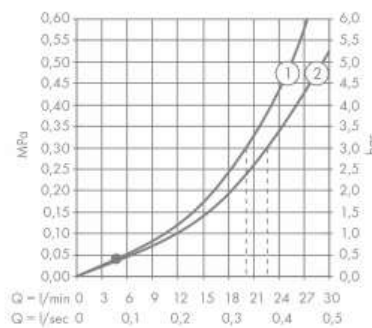

Add-ons :

- 1 x 10303.180 basic set for 3-hole wall basin mixer

Technology

Flowchart

- ① Shower outlet
- ② Tub outlet

Flushing of pipe must be done before fittings are installed. Failure to do so voids the warranty.