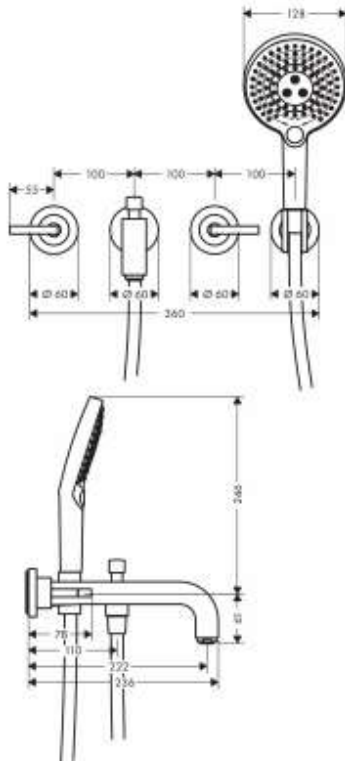

Brand : Axor, Germany
 Name : Citterio 3-hole Bath Mixer for Concealed Installation, Wall-mounted, Lever Handle
 Item Code : 39448.000
 Designer : Antonio Citterio
 Color / Finish : Chrome
 Dimensions :

Product info:

- consists of: 3-hole bath mixer, hand shower, shower holder, shower hose
- projection 222 mm
- connection type: basic set
- spray type mixer: normal spray
- spray type hand shower: Rain, RainAir, WhirlAir
- min. operating pressure: 1 bar
- max. operating pressure: 10 bar
- ceramic valves hot/ cold 90°
- diverter with automatic resetting
- non-return valve

Add-ons :

- 1 x 10303.180 basic set for 3-hole wall basin mixer

Technology

Flowchart

- ① Shower outlet
- ② Tub outlet

Flushing of pipe must be done before fittings are installed. Failure to do so voids the warranty.