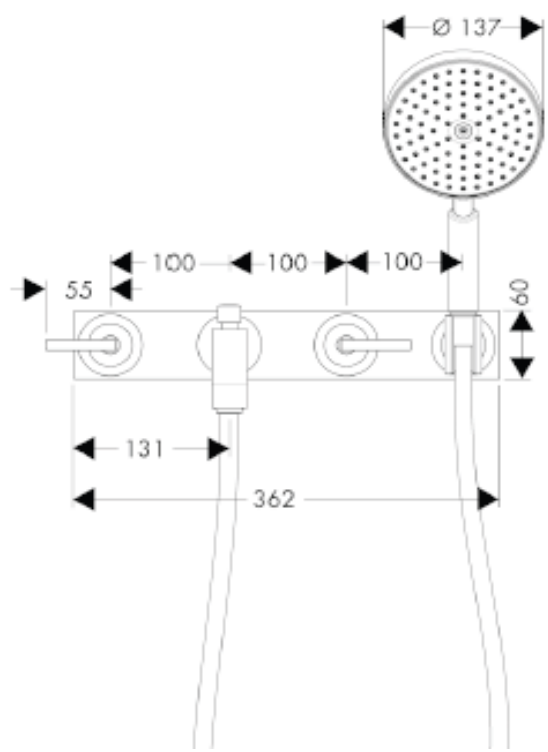

REMINDER: Pipe flushing must be done before faucets are installed. Failure to do so voids the warranty.
Do not use cleaners containing abrasive cleansers, ammonia, bleach, acids, waxes, alcohol, solvents or other products not recommended for chrome.
All information is for reference only, installation shall always be based on the actual product delivered.