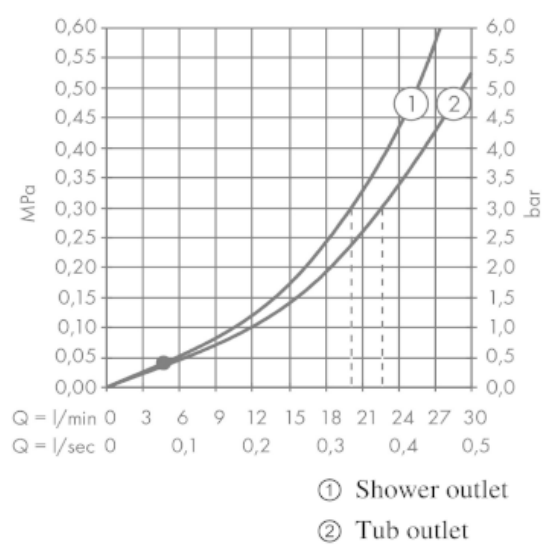

REMINDER: Pipe flushing must be done before faucets are installed. Failure to do so voids the warranty.
Do not use cleaners containing abrasive cleansers, ammonia, bleach, acids, waxes, alcohol, solvents or other products not recommended for chrome.
All information is for reference only, installation shall always be based on the actual product delivered.