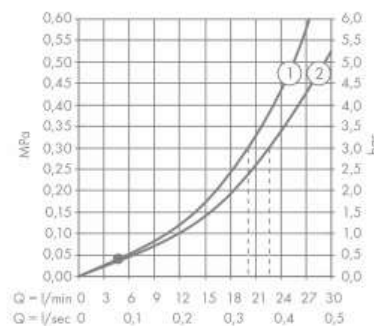

Add-ons :

- 1 x 10303.180 basic set for 3-hole wall basin mixer

Technology

Flowchart

① Shower outlet
 ② Tub outlet

Flushing of pipe must be done before fittings are installed. Failure to do so voids the warranty.