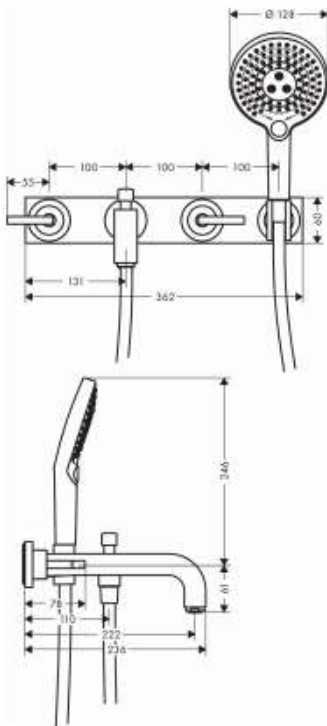

Brand : Axor, Germany
 Name : Citterio 3-hole Bath Mixer for Concealed Installation, Wall-mounted, Lever Handle with Plate
 Item Code : 39442.000
 Designer : Antonio Citterio
 Color / Finish : Chrome
 Dimensions :

Product info:

- consists of: 3-hole bath mixer, hand shower, shower holder, shower hose
- projection 222 mm
- connection type: basic set
- spray type mixer: normal spray
- spray type hand shower: Rain, RainAir, WhirlAir
- min. operating pressure: 1 bar
- max. operating pressure: 10 bar
- ceramic valves hot/ cold 90°
- diverter with automatic resetting
- non-return valve
- connection dimension: DN15

Add-ons :

- 1 x 10303.180 basic set for 3-hole wall basin mixer

Technology

Flowchart

① Shower outlet
 ② Tub outlet

Flushing of pipe must be done before fittings are installed. Failure to do so voids the warranty.