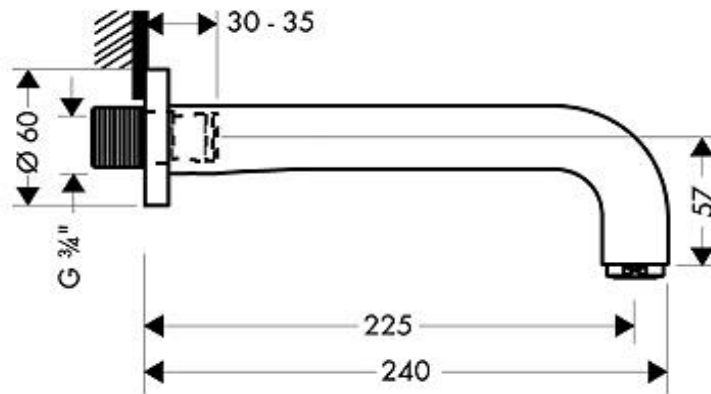

SPECIFICATION SHEET - fittings

BRAND:	AXOR®	Product Photo:
ORIGIN:	Germany	
SERIES:	Citterio	
PRODUCT DESCRIPTION:	Bath spout 225mm	
MODEL No.	39411.000	
FINISH/COLOUR:	Chrome-plated	
DIMENSIONS:	240mm L	
OPTIONAL MATCHING PARTS:		

Technical Informations:

REMINDER:	Pipe flushing must be done before faucets are installed. Failure to do so voids the warranty. Do not use cleaners containing abrasive cleansers, ammonia, bleach, acids, waxes, alcohol, solvents or other products not recommended for chrome. All information is for reference only, installation shall always be based on the actual product delivered.