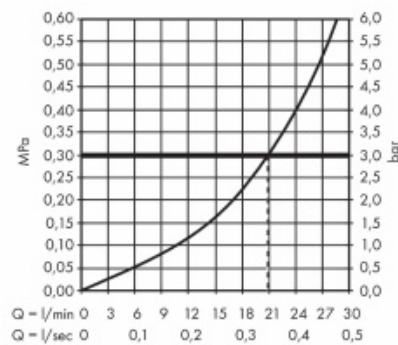

Brand : Axor, Germany
 Name : Citterio Bath Spout
 Item Code : 39410.000
 Designer : Antonio Citterio
 Color / Finish : Chrome
 Dimensions :

Product info:

- projection 165 mm
- flow rate: 25 l/min
- connection dimension: device connection DN20
- spray type: normal spray

Technology

Flowchart

The consumption was measured in combination with the appropriate fittings (thermostat/mixer/ in-wall valve) to reflect actual application in practice.

Flushing of pipe must be done before fittings are installed. Failure to do so voids the warranty.