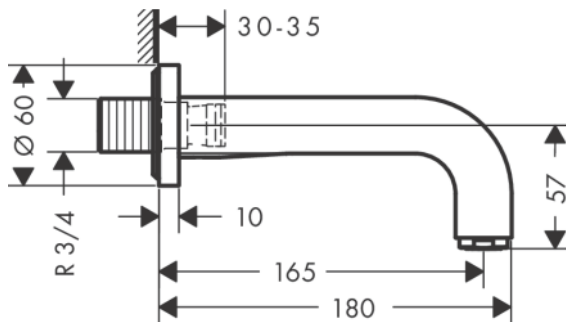

Brand : Axor, Germany
 Name : Citterio Bath Spout
 Item Code : 39410.000
 Designer : Antonio Citterio
 Color / Finish : Chrome
 Dimensions :

Product info:

- projection 165 mm
- flow rate: 25 l/min
- connection dimension: device connection DN20
- spray type: normal spray

Technology

Flowchart

The consumption was measured in combination with the appropriate fittings (thermostat/mixer/ in-wall valve) to reflect actual application in practice.

Flushing of pipe must be done before fittings are installed. Failure to do so voids the warranty.