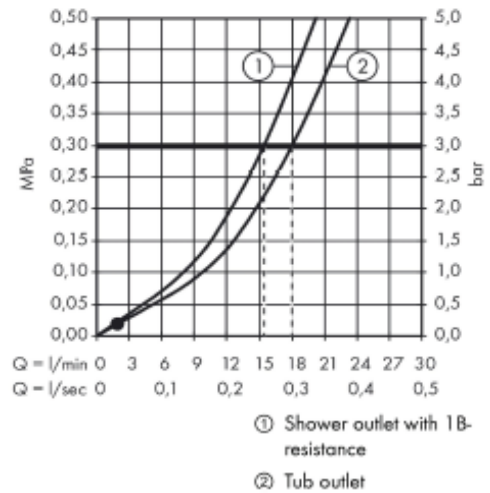

Technical Informations:

REMINDER: Pipe flushing must be done before faucets are installed. Failure to do so voids the warranty.
Do not use cleaners containing abrasive cleansers, ammonia, bleach, acids, waxes, alcohol, solvents or other products not recommended for chrome.
All information is for reference only, installation shall always be based on the actual product delivered.