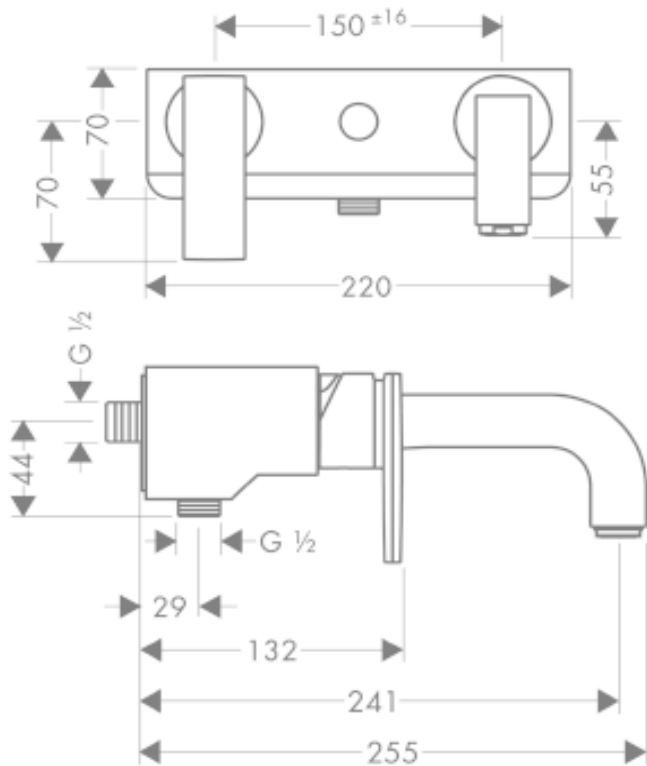

Technical Informations:

REMINDER: Pipe flushing must be done before faucets are installed. Failure to do so voids the warranty.
Do not use cleaners containing abrasive cleansers, ammonia, bleach, acids, waxes, alcohol, solvents or other products not recommended for chrome.
All information is for reference only, installation shall always be based on the actual product delivered.