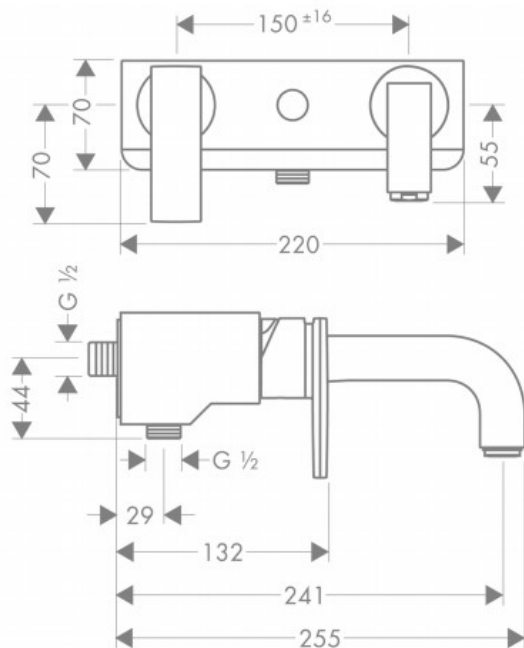

Brand : Axor, Germany  
 Name : Citterio Single Lever Bath Mixer for Exposed Installation  
 Item Code : 39400.000  
 Designer : Antonio Citterio  
 Color / Finish : Chrome  
 Dimensions :

#### Product info:

- projection 241 mm
- connection type: G ½
- center distance: 150 ± 16 mm
- spray type mixer: normal spray
- min. operating pressure: 1 bar
- max. operating pressure: 10 bar
- ceramic cartridge
- temperature limitation adjustable
- diverter with automatic resetting
- non-return valve
- suitable for continuous flow water heaters
- connection dimension: DN15

#### Flowchart

- ① Shower outlet with 1B-resistance
- ② Tub outlet

Flushing of pipe must be done before fittings are installed. Failure to do so voids the warranty.

Follow cleaning instructions and avoid using any harmful chemicals.