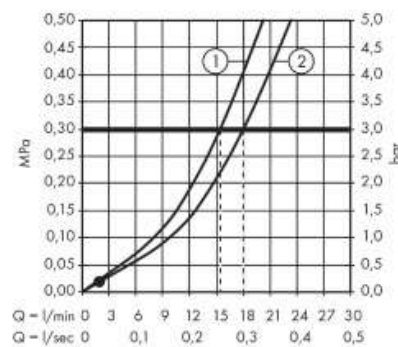

- ① Shower outlet with 1B-resistance
- ② Tub outlet

Flushing of pipe must be done before fittings are installed. Failure to do so voids the warranty.

Follow cleaning instructions and avoid using any harmful chemicals.

All information is for reference only. Installation shall always be based on the specs provided with actual delivered items.

For more info, visit www.kuysen.com