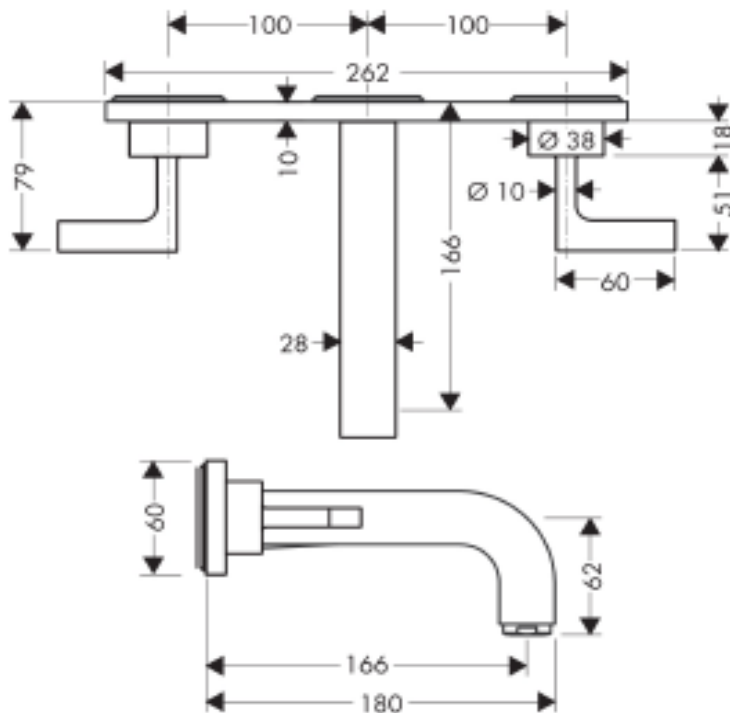

SPECIFICATION SHEET - fittings

BRAND:	AXOR®	Product Photo:
ORIGIN:	Germany	
SERIES:	Citterio	
PRODUCT DESCRIPTION:	Finish set for 10303.180 Wall-mounted 3-hole basin mixer • with spout, lever handles and plate • flow rate: 5 l/min	
MODEL No.	39316.000	
FINISH/COLOUR:	Chrome-plated	
DIMENSIONS:	180mm L x 262mm W 166mm spout projection	
OPTIONAL MATCHING PARTS:	1x basin waste trap 1¼"	

Technical Informations:

REMINDER:	Pipe flushing must be done before faucets are installed. Failure to do so voids the warranty.
	Do not use cleaners containing abrasive cleansers, ammonia, bleach, acids, waxes, alcohol, solvents or other products not recommended for chrome.
	All information is for reference only, installation shall always be based on the actual product delivered.