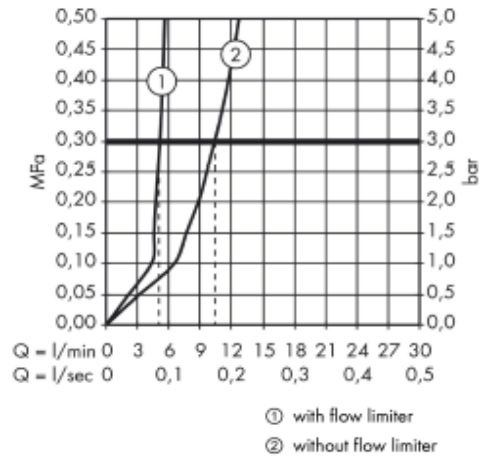

SPECIFICATION SHEET - fittings

BRAND:	AXOR®	Product Photo:
ORIGIN:	Germany	
SERIES:	Citterio	
PRODUCT DESCRIPTION:	Finish set for 10303.180 Wall-mounted 3-hole basin mixer • with spout, lever handles and plate • flow rate: 5 l/min	
MODEL No.	39316.000	
FINISH/COLOUR:	Chrome-plated	
DIMENSIONS:	180mm L x 262mm W 166mm spout projection	
OPTIONAL MATCHING PARTS:	1x basin waste trap 1¼"	

Technical Informations:

REMINDER:	Pipe flushing must be done before faucets are installed. Failure to do so voids the warranty.
	Do not use cleaners containing abrasive cleansers, ammonia, bleach, acids, waxes, alcohol, solvents or other products not recommended for chrome.
	All information is for reference only, installation shall always be based on the actual product delivered.