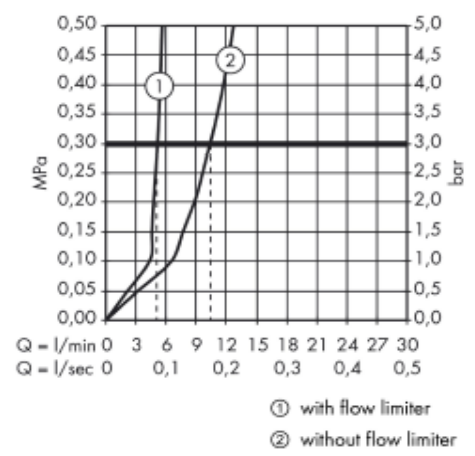

SPECIFICATION SHEET - fittings

BRAND:	AXOR®	Product Photo:
ORIGIN:	Germany	
SERIES:	Citterio	
PRODUCT DESCRIPTION:	Finish set for 10303.180 Wall-mounted 3-hole basin mixer with spout, lever handles and escutcheons • flow rate: 5 l/min	
MODEL No.	39315.000	
FINISH/COLOUR:	Chrome-plated	
DIMENSIONS:	176mm L 162mm spout projection	
OPTIONAL MATCHING PARTS:	1x basin waste trap 1¼"	

Technical Informations:

REMINDER: Pipe flushing must be done before faucets are installed. Failure to do so voids the warranty.
Do not use cleaners containing abrasive cleansers, ammonia, bleach, acids, waxes, alcohol, solvents or other products not recommended for chrome.
All information is for reference only, installation shall always be based on the actual product delivered.