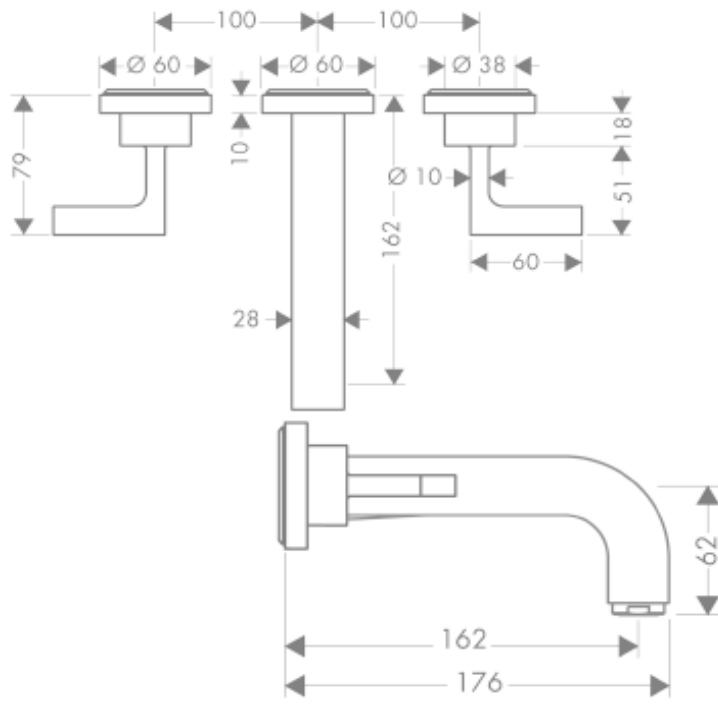

SPECIFICATION SHEET - fittings

BRAND:	AXOR®	Product Photo:
ORIGIN:	Germany	
SERIES:	Citterio	
PRODUCT DESCRIPTION:	Finish set for 10303.180 Wall-mounted 3-hole basin mixer with spout, lever handles and escutcheons • flow rate: 5 l/min	
MODEL No.	39315.000	
FINISH/COLOUR:	Chrome-plated	
DIMENSIONS:	176mm L 162mm spout projection	
OPTIONAL MATCHING PARTS:	1x basin waste trap 1¼"	

Technical Informations:

REMINDER: Pipe flushing must be done before faucets are installed. Failure to do so voids the warranty.
Do not use cleaners containing abrasive cleansers, ammonia, bleach, acids, waxes, alcohol, solvents or other products not recommended for chrome.
All information is for reference only, installation shall always be based on the actual product delivered.