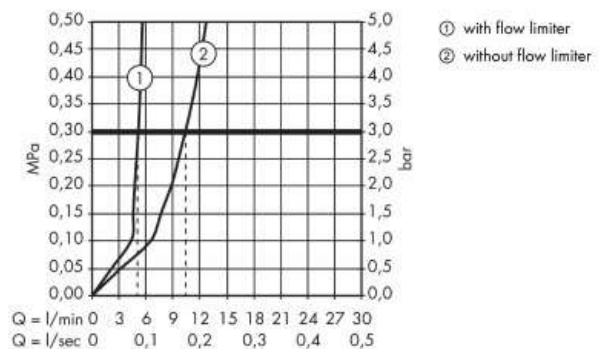

Add-ons :

- 1 x 10303.180 basic set for 3-hole wall basin mixer
- 1 x p-trap

Technology

Flowchart

Flushing of pipe must be done before fittings are installed. Failure to do so voids the warranty.

Follow cleaning instructions and avoid using any harmful chemicals.