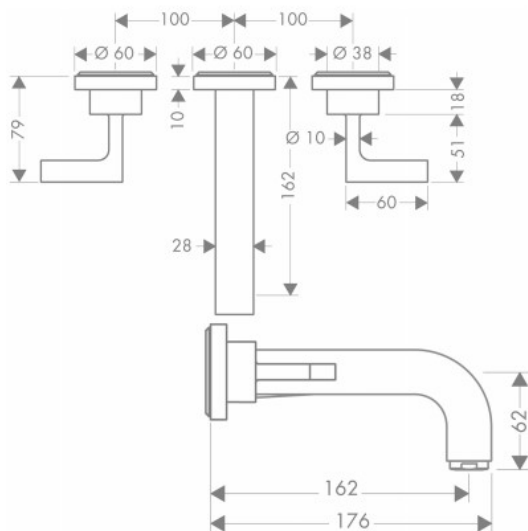

Brand : Axor, Germany
 Name : Citterio 3-hole Basin Mixer
 Wall-mounted, Lever Handle
 Item Code : 39315.000
 Designer : Antonio Citterio
 Color / Finish : Chrome
 Dimensions :

Product info:

- consists of: 3-hole basin mixer for concealed installation wall-mounted, non-closing waste set
- projection 162 mm
- normal spray
- flow rate at 3 bar: 5 l/min
- ceramic valves hot/ cold 90°
- suitable for continuous flow water heaters

Add-ons :

- 1 x 10303.180 basic set for 3-hole wall basin mixer
- 1 x p-trap

Technology

Flowchart

Flushing of pipe must be done before fittings are installed. Failure to do so voids the warranty.

Follow cleaning instructions and avoid using any harmful chemicals.