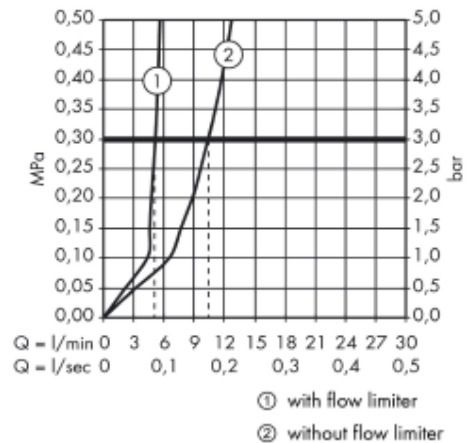

Technical Informations:

REMINDER:	Pipe flushing must be done before faucets are installed. Failure to do so voids the warranty.
	Do not use cleaners containing abrasive cleansers, ammonia, bleach, acids, waxes, alcohol, solvents or other products not recommended for chrome.
	All information is for reference only, installation shall always be based on the actual product delivered.