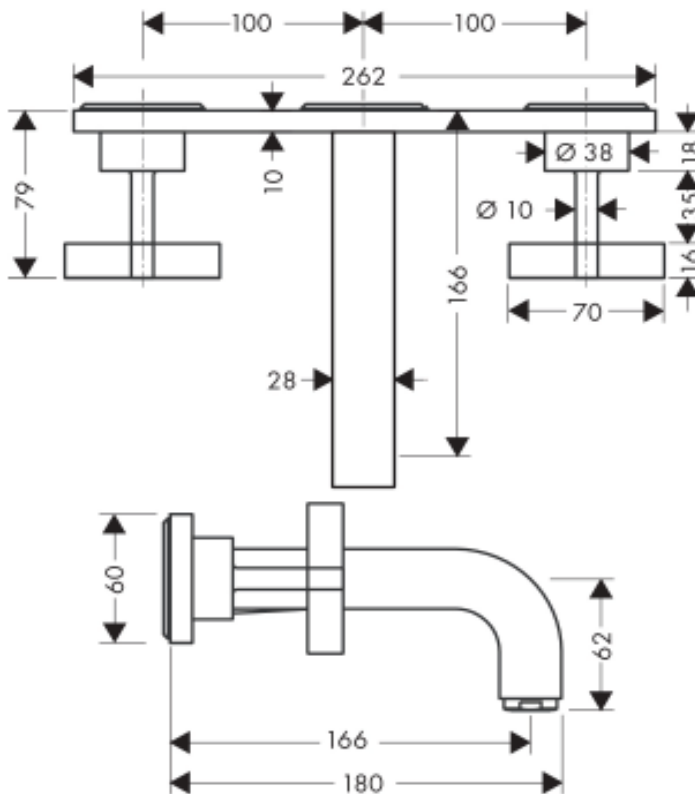

Technical Informations:

REMINDER:	Pipe flushing must be done before faucets are installed. Failure to do so voids the warranty.
	Do not use cleaners containing abrasive cleansers, ammonia, bleach, acids, waxes, alcohol, solvents or other products not recommended for chrome.
	All information is for reference only, installation shall always be based on the actual product delivered.