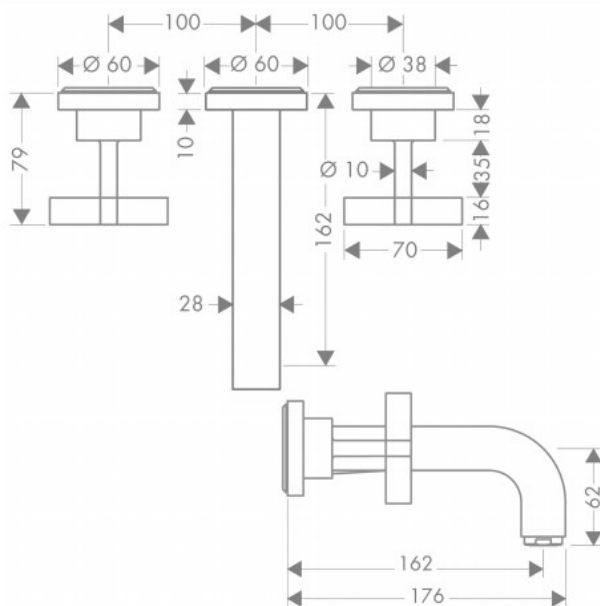

Brand : Axor, Germany
 Name : Citterio 3-hole Basin Mixer
 Wall-mounted, Cross Handle
 Item Code : 39313.000
 Designer : Antonio Citterio
 Color / Finish : Chrome
 Dimensions :

Product info:

- consists of: 3-hole basin mixer for concealed installation wall-mounted, non-closing waste set
- projection 162 mm
- normal spray
- flow rate at 3 bar: 5 l/min
- ceramic valves hot/ cold 180°
- suitable for continuous flow water heaters

Add-ons :

- 1 x 10303.180 basic set for 3-hole wall basin mixer
- 1 x p-trap

Technology

Flowchart

Flushing of pipe must be done before fittings are installed. Failure to do so voids the warranty.

Follow cleaning instructions and avoid using any harmful chemicals.