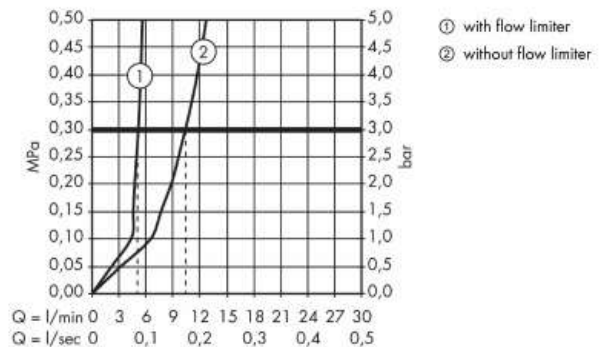

Add-ons :

- 1 x 10303.180 basic set for 3-hole wall basin mixer
- 1 x p-trap

Technology

Flowchart

Flushing of pipe must be done before fittings are installed. Failure to do so voids the warranty.

Follow cleaning instructions and avoid using any harmful chemicals.