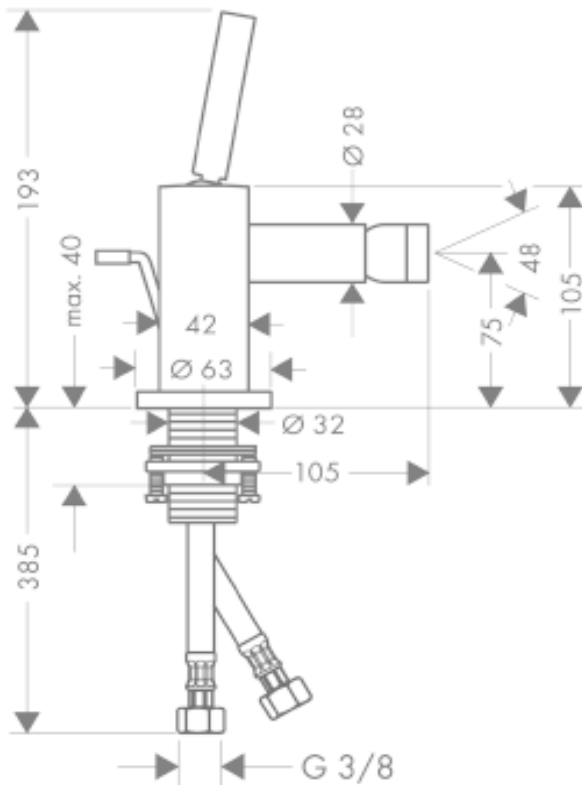

Technical Informations:

REMINDER:	Pipe flushing must be done before faucets are installed. Failure to do so voids the warranty.
	Do not use cleaners containing abrasive cleansers, ammonia, bleach, acids, waxes, alcohol, solvents or other products not recommended for chrome.
	All information is for reference only, installation shall always be based on the actual product delivered.