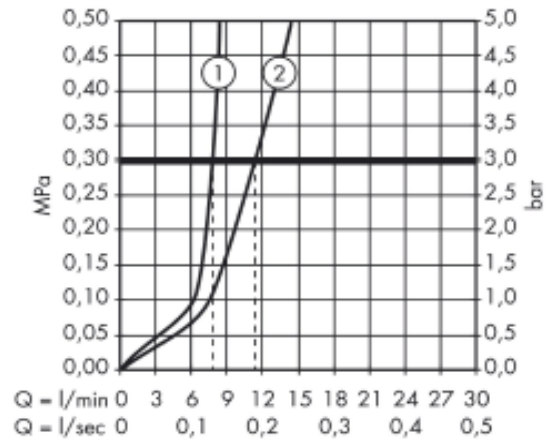

Technical Informations:

REMINDER:	Pipe flushing must be done before faucets are installed. Failure to do so voids the warranty.
	Do not use cleaners containing abrasive cleansers, ammonia, bleach, acids, waxes, alcohol, solvents or other products not recommended for chrome.
	All information is for reference only, installation shall always be based on the actual product delivered.