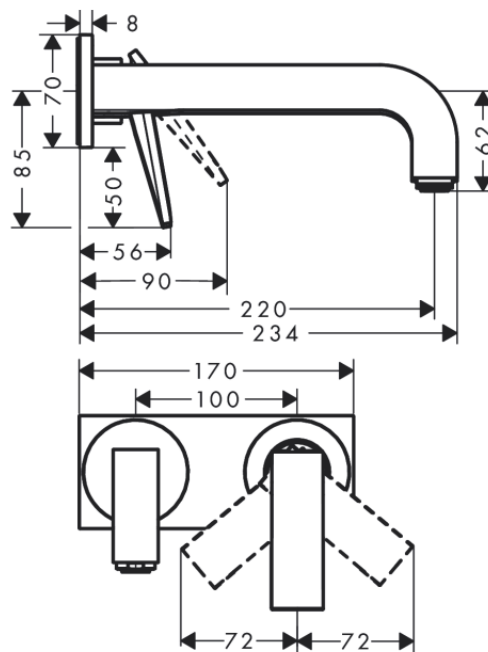

Brand : AXOR, Germany
 Name : CITTERIO Wall basin mixer – rhombic cut
 Item Code : 39171.330
 Designer : Antonio Citterio
 Color / Finish: Polished Black Chrome
 Dimensions : Overall (LxWxH in cm)

Product info:

- consists of: single lever basin mixer for concealed installation wall-mounted, waste set
- projection 220 mm
- spray type: normal spray
- maximum flow rate at 3 bar: 5 l/min
- ceramic cartridge
- suitable for continuous flow water heaters
- handle can be positioned on the right or left, depends on the basic set installation
- non-closing waste set

Add-ons:

- 1 x 13623.180 basic set
- 1 x p-trap

Flushing of pipe must be done before fittings are installed. Failure to do so voids the warranty.

Follow cleaning instructions and avoid using any harmful chemicals.