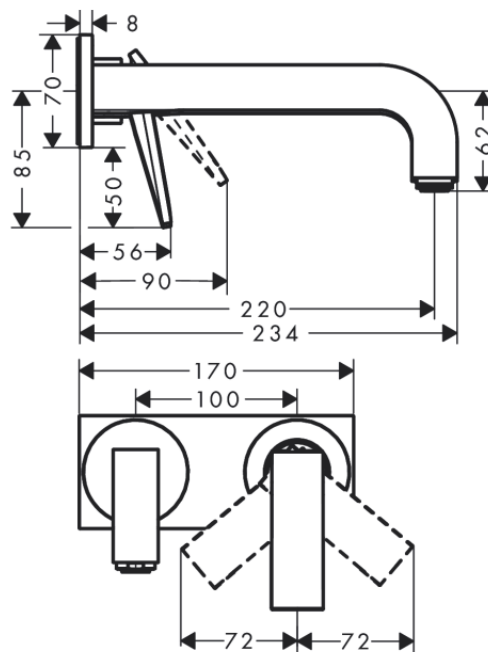

Brand : AXOR, Germany
 Name : CITTERIO Wall basin mixer – rhombic cut
 Item Code : 39171.000
 Designer : Antonio Citterio
 Color / Finish: Chrome
 Dimensions : Overall (LxWxH in cm)

Product info:

- consists of: single lever basin mixer for concealed installation wall-mounted, waste set
- projection 220 mm
- spray type: normal spray
- maximum flow rate at 3 bar: 5 l/min
- ceramic cartridge
- suitable for continuous flow water heaters
- handle can be positioned on the right or left, depends on the basic set installation
- non-closing waste set

Add-ons:

- 1 x 13623.180 basic set
- 1 x p-trap

Flushing of pipe must be done before fittings are installed. Failure to do so voids the warranty.

Follow cleaning instructions and avoid using any harmful chemicals.