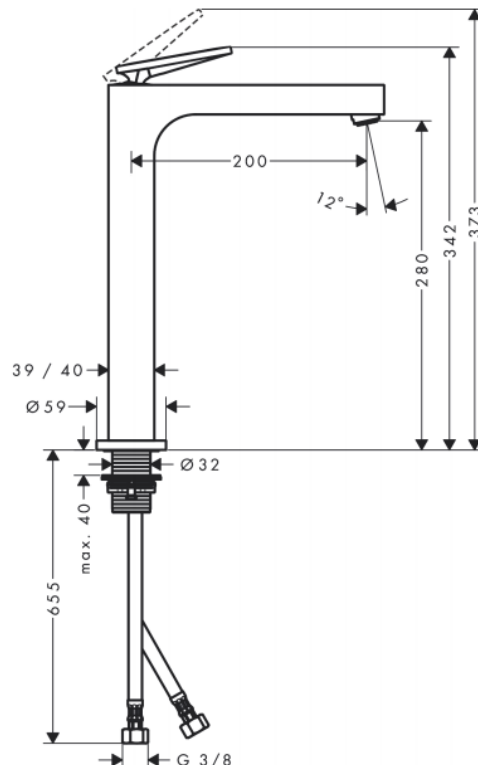

Brand : AXOR, Germany
 Name : CITTERIO Washbowl mixer – rhombic cut
 Item Code : 39151.000
 Designer : Antonio Citterio
 Color / Finish: Chrome
 Dimensions : Overall (LxWxH in cm)

Product info:

- consists of: single lever basin mixer, waste set
- ComfortZone 280
- projection 200 mm
- spray type: normal spray
- maximum flow rate at 3 bar: 5 l/min
- ceramic cartridge
- suitable for continuous flow water heaters
- non-closing waste set

Add-ons:

- 2 x C406281 angle valve
- 1 x p-trap

Flushing of pipe must be done before fittings are installed. Failure to do so voids the warranty.

Follow cleaning instructions and avoid using any harmful chemicals.