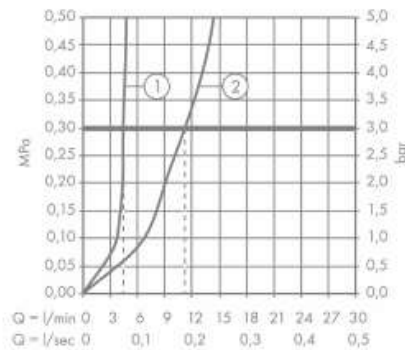

Technology

Flowchart