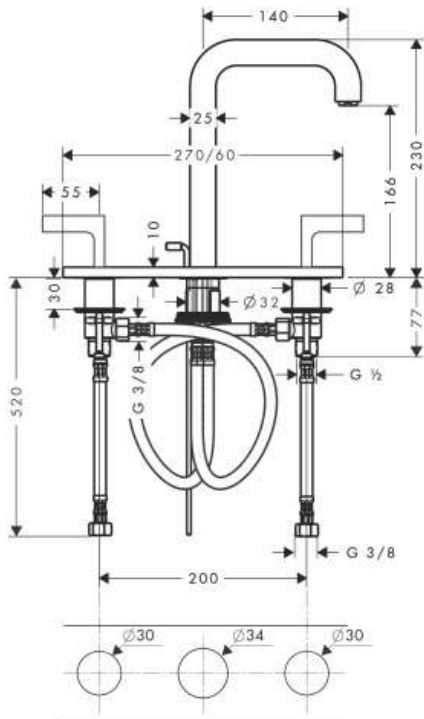

Brand : Axor, Germany  
 Name : Citterio 3-hole Basin Mixer  
 Lever Handle w/ Plate  
 Item Code : 39136.000  
 Designer : Antonio Citterio  
 Color / Finish : Chrome  
 Dimensions :

**Product info:**

- consists of: 3-hole basin mixer, pop-up waste set
- ComfortZone 170
- projection 140 mm
- normal spray
- flow rate at 3 bar: 5 l/min
- ceramic valves hot/ cold 90°
- suitable for continuous flow water heaters

**Add-ons :**

- 2 x angle valve 1/2 x 3/8 w/ conical nut
- 1 x p-trap