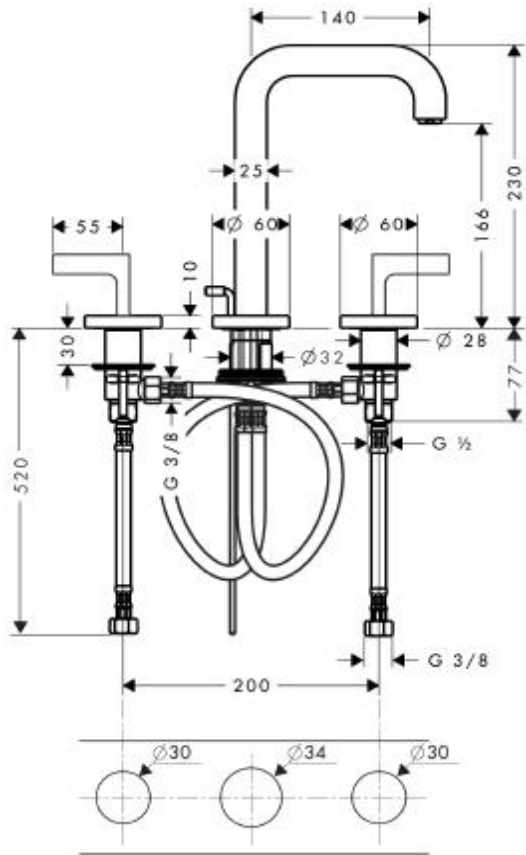

Technical Informations:

REMINDER: Pipe flushing must be done before faucets are installed. Failure to do so voids the warranty.
Do not use cleaners containing abrasive cleansers, ammonia, bleach, acids, waxes, alcohol, solvents or other products not recommended for chrome.
All information is for reference only, installation shall always be based on the actual product delivered.