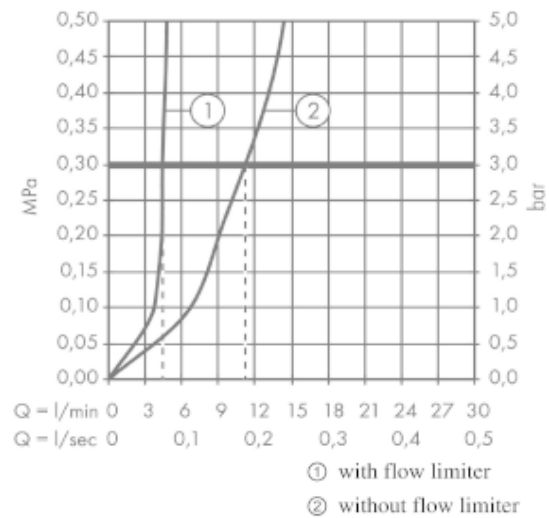

Technical Informations:

REMINDER: Pipe flushing must be done before faucets are installed. Failure to do so voids the warranty.
Do not use cleaners containing abrasive cleansers, ammonia, bleach, acids, waxes, alcohol, solvents or other products not recommended for chrome.
All information is for reference only, installation shall always be based on the actual product delivered.