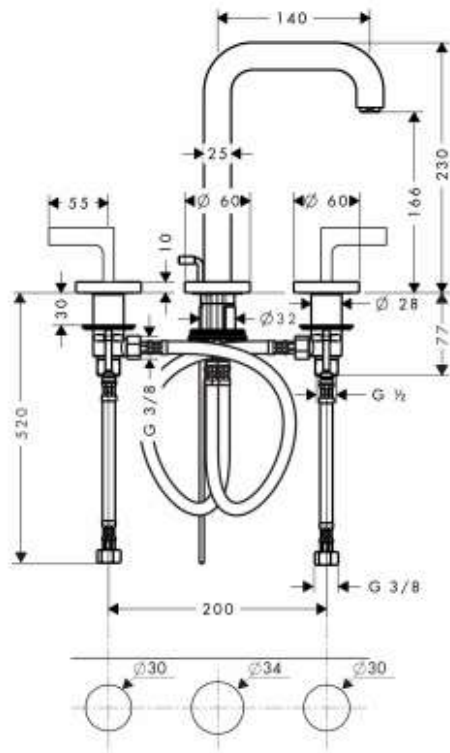

Brand : Axor, Germany  
 Name : Citterio 3-hole Basin Mixer  
 Lever Handle  
 Item Code : 39135.000  
 Designer : Antonio Citterio  
 Color / Finish : Chrome  
 Dimensions :

#### Product info:

- consists of: 3-hole basin mixer, pop-up waste set
- ComfortZone 170
- projection 140 mm
- normal spray
- flow rate at 3 bar: 5 l/min
- ceramic valves hot/ cold 90°
- suitable for continuous flow water heaters

#### Add-ons :

- 2 x angle valve 1/2 x 3/8 w/ conical nut
- 1 x p-trap