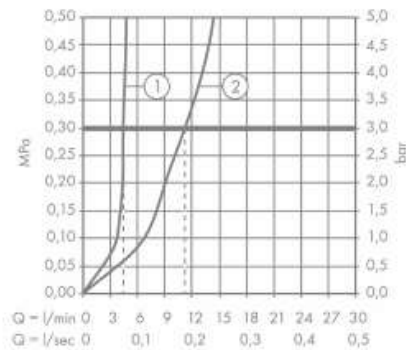

Technology

Flowchart