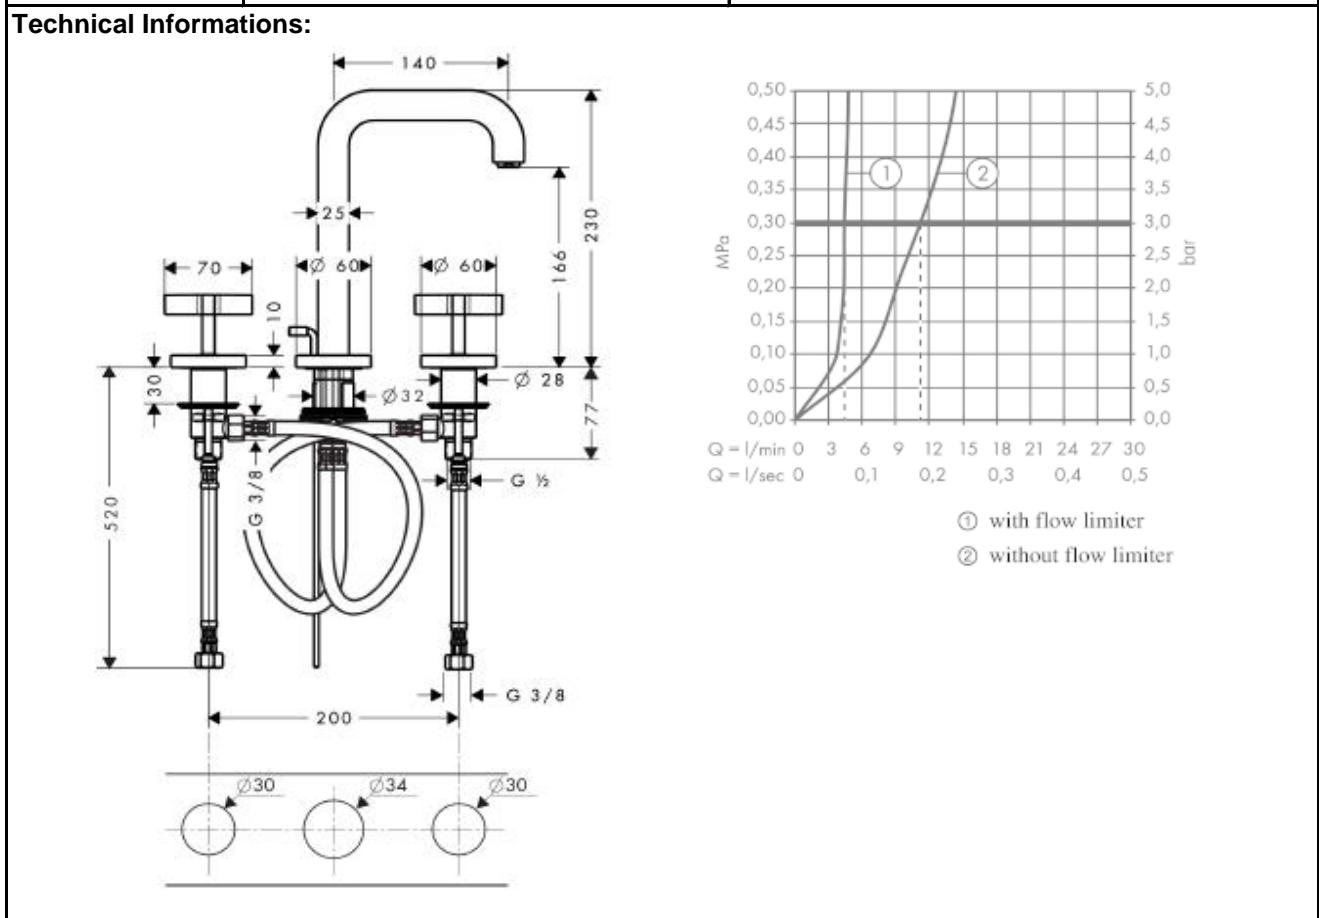

SPECIFICATION SHEET - fittings

BRAND:	AXOR®
ORIGIN:	Germany
SERIES:	Citterio
PRODUCT DESCRIPTION:	3hole basin mixer (cross) • with pop-up waste set G 1 ¼" • ComfortZone 170 • flow rate 5 l/min
MODEL No.	39133.000
FINISH/COLOUR:	Chrome-plated
DIMENSIONS:	230mm height 140mm spout projection
OPTIONAL MATCHING PARTS:	2x angle valve ½"x10mm 1x basin waste trap 1¼"