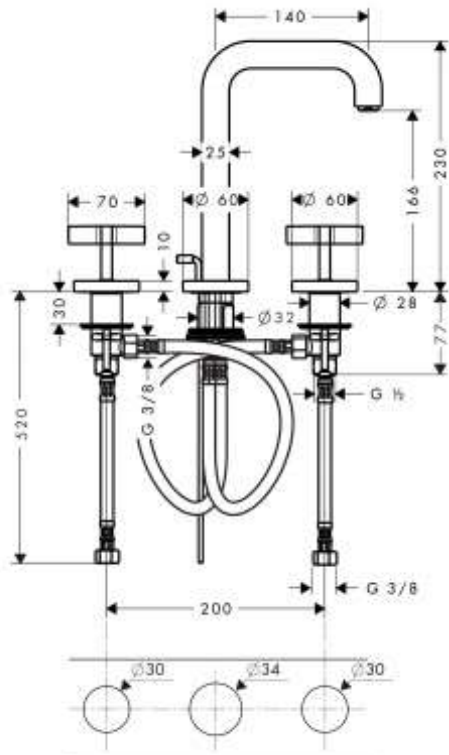

Brand : Axor, Germany
 Name : Citterio 3-hole Basin Mixer 170
 Cross Handle
 Item Code : 39133.000
 Designer : Antonio Citterio
 Color / Finish : Chrome
 Dimensions :

Product info:

- consists of: 3-hole basin mixer, pop-up waste set
- ComfortZone 170
- projection 140 mm
- normal spray
- flow rate at 3 bar: 5 l/min
- ceramic valves hot/ cold 180°
- suitable for continuous flow water heaters

Add-ons :

- 2 x angle valve 1/2 x 3/8 w/ conical nut
- 1 x p-trap

Technology

Flowchart

① With flow limiter
 ② Without flow limiter

Flushing of pipe must be done before fittings are installed. Failure to do so voids the warranty.