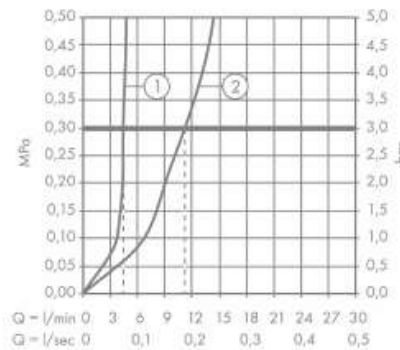

Add-ons :

- 2 x angle valve 1/2 x 3/8 w/ conical nut
- 1 x p-trap

Technology

Flowchart

① With flow limiter
 ② Without flow limiter

Flushing of pipe must be done before fittings are installed. Failure to do so voids the warranty.