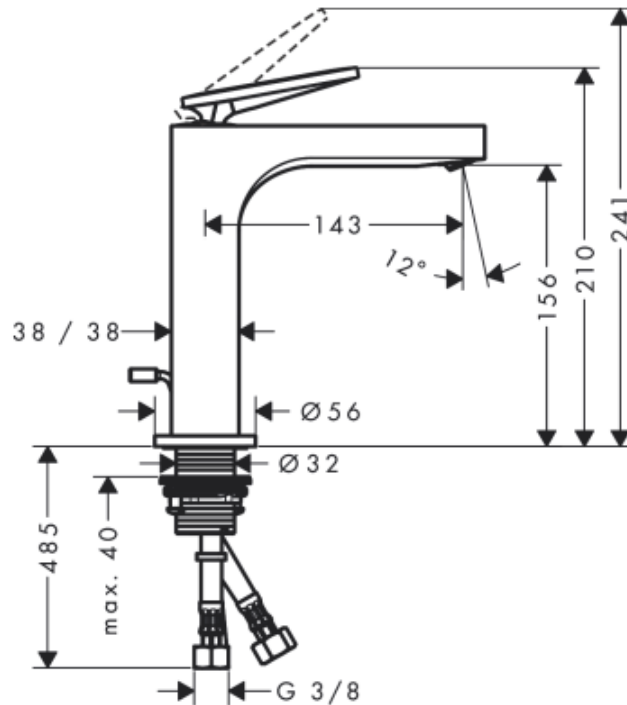

Brand : AXOR, Germany
 Name : CITTERIO Basin mixer – rhombic cut
 Item Code : 39071.000
 Designer : Antonio Citterio
 Color / Finish: Chrome
 Dimensions : Overall (LxWxH in cm)

Product info:

- consists of: single lever basin mixer, waste set
- ComfortZone 160
- projection 143 mm
- spray type: laminar spray
- swiveling spray former
- maximum flow rate at 3 bar: 5 l/min
- ceramic cartridge
- suitable for continuous flow water heaters

Add-ons:

- 2 x C406281 angle valve
- 1 x p-trap

Flushing of pipe must be done before fittings are installed. Failure to do so voids the warranty.

Follow cleaning instructions and avoid using any harmful chemicals.