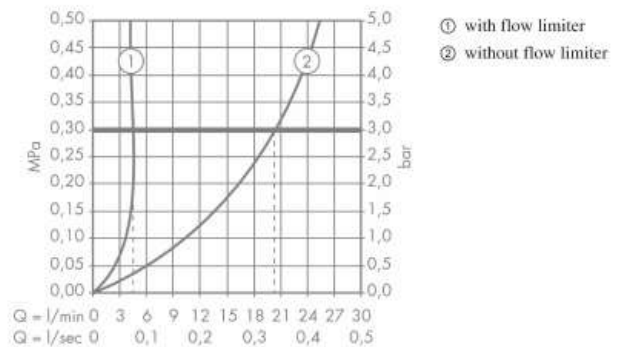

Technology

Flowchart