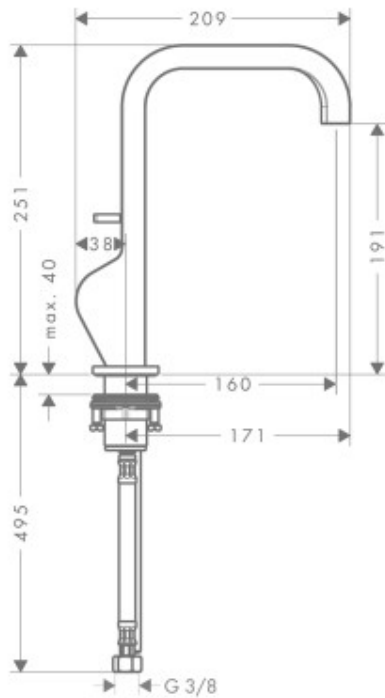

Brand : Axor, Germany  
 Name : Citterio Single Lever Basin Mixer 190  
 Item Code : 39034.000  
 Designer : Antonio Citterio  
 Color / Finish : Chrome  
 Dimensions :

#### Product info:

- consists of: single lever basin mixer, pop-up waste set
- ComfortZone 190
- projection 160 mm
- normal spray
- flow rate at 3 bar: 5 l/min
- joystick ceramic cartridge
- suitable for continuous flow water heaters
- handle position on the side: bottom-side at the base body (not suitable for wash bowls)

#### Add-ons :

- 2 x angle valve 1/2 x 3/8 w/ conical nut
- 1 x p-trap