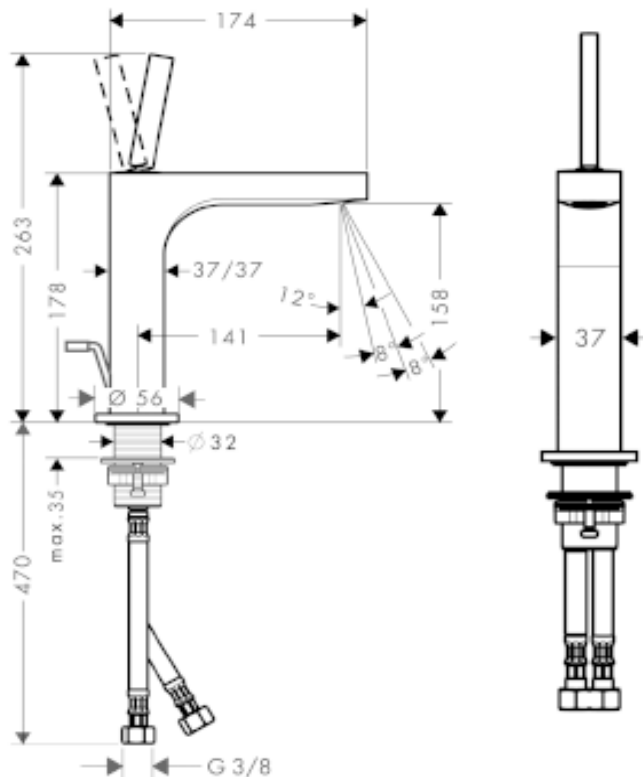

Technical Informations:

REMINDER:	Pipe flushing must be done before faucets are installed. Failure to do so voids the warranty.
	Do not use cleaners containing abrasive cleansers, ammonia, bleach, acids, waxes, alcohol, solvents or other products not recommended for chrome.
	All information is for reference only, installation shall always be based on the actual product delivered.