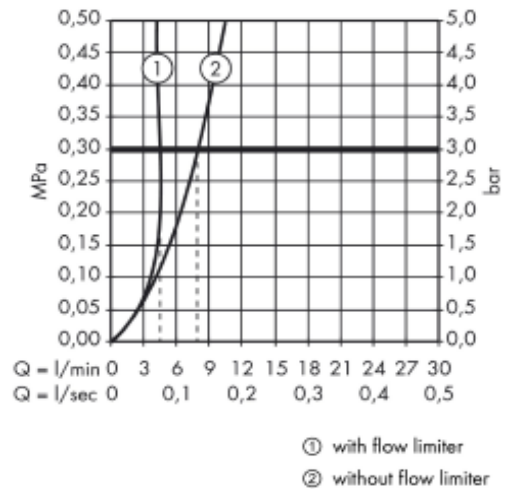

Technical Informations:

REMINDER:	Pipe flushing must be done before faucets are installed. Failure to do so voids the warranty.
	Do not use cleaners containing abrasive cleansers, ammonia, bleach, acids, waxes, alcohol, solvents or other products not recommended for chrome.
	All information is for reference only, installation shall always be based on the actual product delivered.