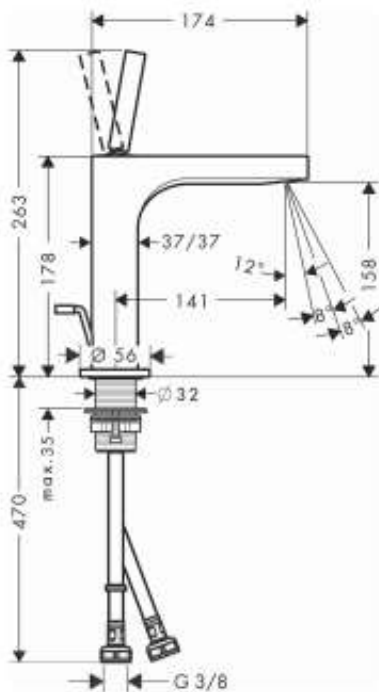

Brand : Axor, Germany  
 Name : Citterio Single Lever Basin Mixer 160  
 Item Code : 39031.000  
 Designer : Antonio Citterio  
 Color / Finish : Chrome  
 Dimensions :

#### Product info:

- consists of: single lever basin mixer, pop-up waste set
- ComfortZone 160
- projection 141 mm
- laminar spray
- swiveling spray former
- flow rate at 3 bar: 5 l/min
- joystick ceramic cartridge
- suitable for continuous flow water heaters

#### Add-ons :

- 2 x angle valve 1/2 x 3/8 w/ conical nut
- 1 x p-trap