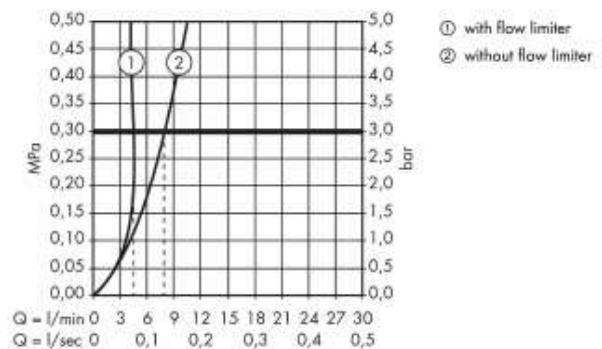

Technology

Flowchart