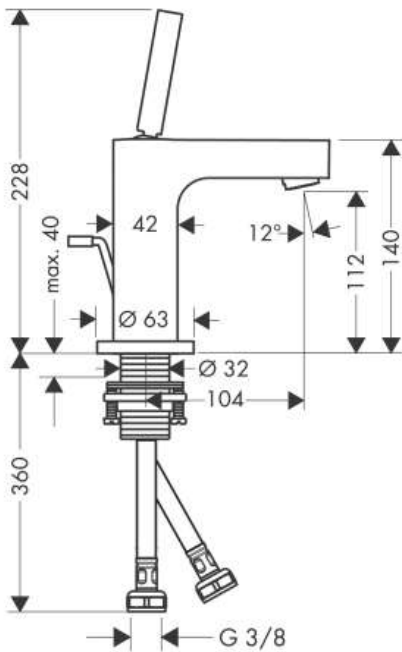

Brand : Axor, Germany  
 Name : Citterio Single Lever Basin Mixer 110  
 Item Code : 39010.000  
 Designer : Antonio Citterio  
 Color / Finish : Chrome  
 Dimensions :

#### Product info:

- consists of: single lever basin mixer, pop-up waste set
- ComfortZone 110
- projection 104 mm
- normal spray
- flow rate at 3 bar: 5 l/min
- joystick ceramic cartridge
- suitable for continuous flow water heaters

#### Add-ons :

- 2 x angle valve 1/2 x 3/8 w/ conical nut
- 1 x p-trap