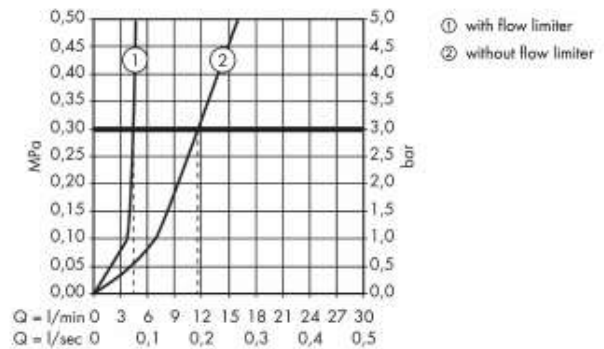

Technology

Flowchart