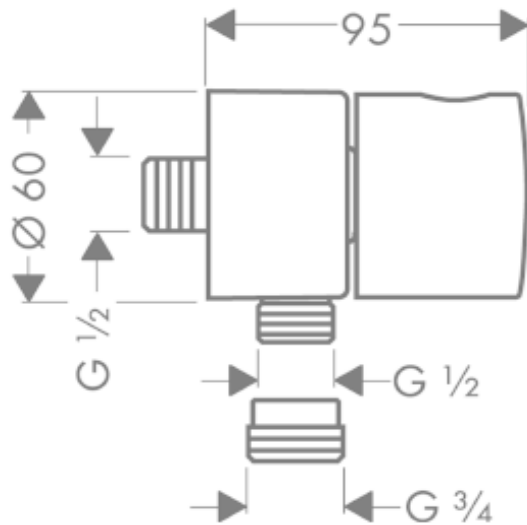

SPECIFICATION SHEET - fittings

BRAND:	AXOR®	Product Photo:
ORIGIN:	Germany	
SERIES:	Uno	
PRODUCT DESCRIPTION:	Fixfit stop wall outlet with shut-off valve	
MODEL No.	38882.000	
FINISH/COLOUR:	Chrome-plated	
DIMENSIONS:		
OPTIONAL MATCHING PARTS:		

Technical Informations:

REMINDER:	Pipe flushing must be done before faucets are installed. Failure to do so voids the warranty. Do not use cleaners containing abrasive cleansers, ammonia, bleach, acids, waxes, alcohol, solvents or other products not recommended for chrome. All information is for reference only, installation shall always be based on the actual product delivered.