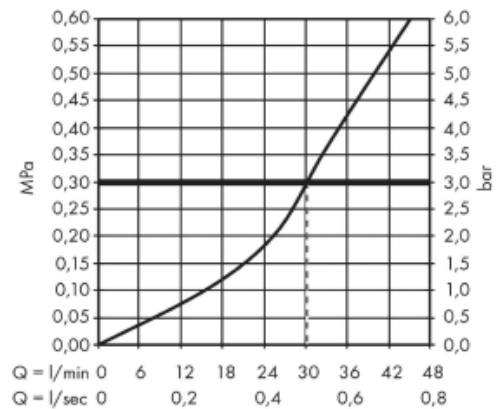

SPECIFICATION SHEET - fittings

BRAND:	AXOR®	Product Photo:
ORIGIN:	Germany	
SERIES:	Uno	
PRODUCT DESCRIPTION:	Fixfit stop wall outlet with shut-off valve	
MODEL No.	38882.000	
FINISH/COLOUR:	Chrome-plated	
DIMENSIONS:		
OPTIONAL MATCHING PARTS:		

Technical Informations:

REMINDER:	Pipe flushing must be done before faucets are installed. Failure to do so voids the warranty. Do not use cleaners containing abrasive cleansers, ammonia, bleach, acids, waxes, alcohol, solvents or other products not recommended for chrome. All information is for reference only, installation shall always be based on the actual product delivered.