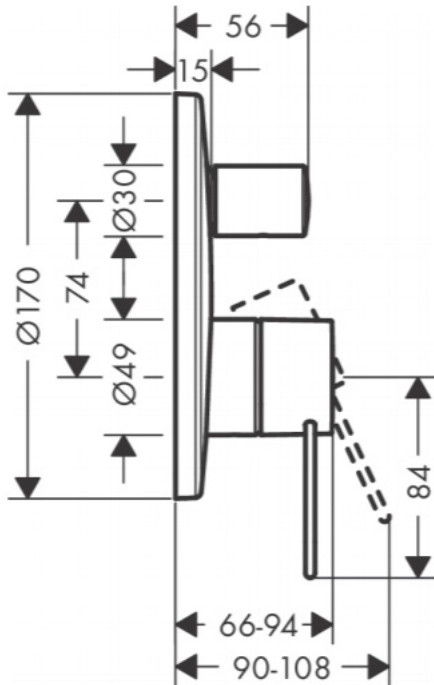

Brand : Axor, Germany
 Name : Uno Single Lever Bath Mixer for Concealed Installation with Loop Handle
 Item Code : 38426.000
 Designer : Phoenix Design
 Color / Finish : Chrome
 Dimensions :

Product info:

- min. operating pressure: 1 bar
- max. operating pressure: 10 bar
- ceramic cartridge
- temperature limitation adjustable
- diverter with automatic resetting
- suitable for continuous flow water heaters

Add-ons :

- 1 x 01800.180 universal ibox
- 1 x 97759.000 coupling set

Flowchart

① Shower outlet
 ② Tub outlet

Flushing of pipe must be done before fittings are installed. Failure to do so voids the warranty.