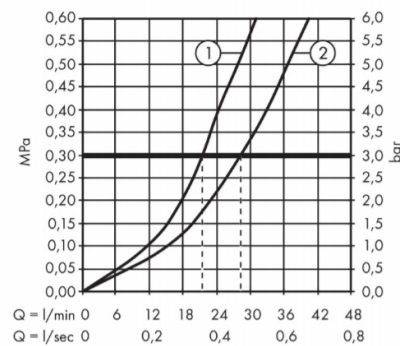

Flowchart

① Shower outlet
② Tub outlet

Flushing of pipe must be done before fittings are installed. Failure to do so voids the warranty.

Follow cleaning instructions and avoid using any harmful chemicals.

All information is for reference only. Installation shall always be based on the specs provided with actual delivered items.

For more info, visit www.kuysen.com