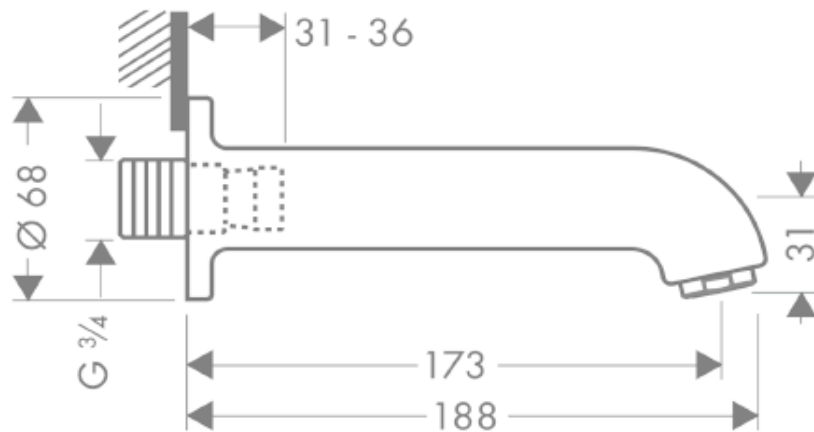

SPECIFICATION SHEET - fittings

BRAND:	AXOR®	Product Photo:
ORIGIN:	Germany	
SERIES:	Uno Zero	
PRODUCT DESCRIPTION:	Bath spout • flow rate: 25 l/min • spray type: normal spray	
MODEL No.	38410.000	
FINISH/COLOUR:	Chrome-plated	
DIMENSIONS:	188mm length 173mm spout projection	
OPTIONAL MATCHING PARTS:		

Technical Informations:

REMINDER:	Pipe flushing must be done before faucets are installed. Failure to do so voids the warranty.
	Do not use cleaners containing abrasive cleansers, ammonia, bleach, acids, waxes, alcohol, solvents or other products not recommended for chrome.
	All information is for reference only, installation shall always be based on the actual product delivered.