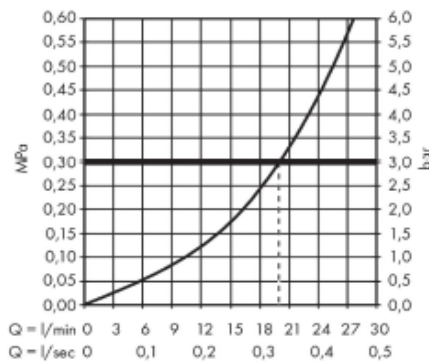

SPECIFICATION SHEET - fittings

BRAND:	AXOR®	Product Photo:
ORIGIN:	Germany	
SERIES:	Uno Zero	
PRODUCT DESCRIPTION:	Bath spout • flow rate: 25 l/min • spray type: normal spray	
MODEL No.	38410.000	
FINISH/COLOUR:	Chrome-plated	
DIMENSIONS:	188mm length 173mm spout projection	
OPTIONAL MATCHING PARTS:		

Technical Informations:

REMINDER:	Pipe flushing must be done before faucets are installed. Failure to do so voids the warranty.
	Do not use cleaners containing abrasive cleansers, ammonia, bleach, acids, waxes, alcohol, solvents or other products not recommended for chrome.
	All information is for reference only, installation shall always be based on the actual product delivered.