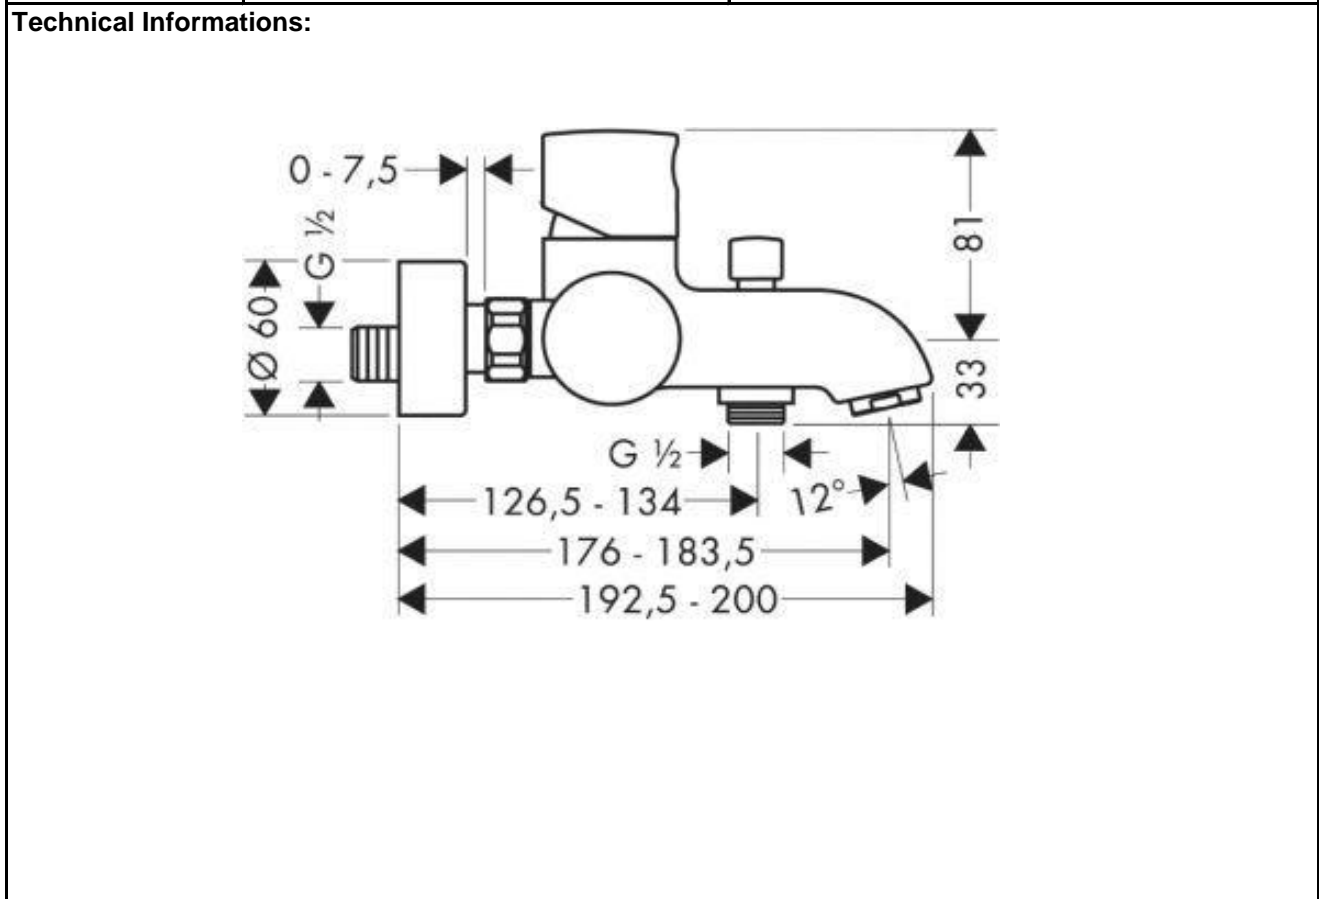

SPECIFICATION SHEET - fittings

BRAND:	AXOR[®]	Product Photo: 
ORIGIN:	Germany	
SERIES:	Uno Zero	
PRODUCT DESCRIPTION:	Wall-mounted exposed single lever bath/shower mixer • centre distance 150±12mm • automatic diverter • flow rate: 22 l/min	
MODEL No.	38400.000	
FINISH/COLOUR:	Chrome-plated	
DIMENSIONS:		
OPTIONAL MATCHING PARTS:	shower set with flexible hose	