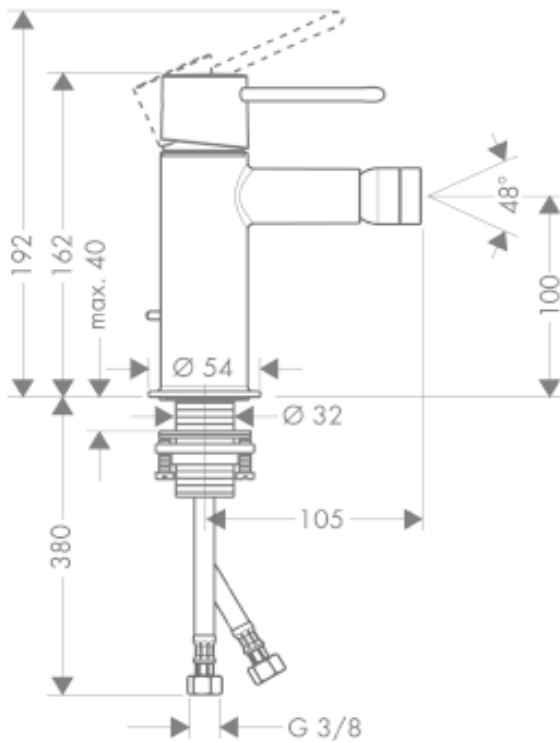

Technical Informations:

REMINDER:	Pipe flushing must be done before faucets are installed. Failure to do so voids the warranty.
	Do not use cleaners containing abrasive cleansers, ammonia, bleach, acids, waxes, alcohol, solvents or other products not recommended for chrome.
	All information is for reference only, installation shall always be based on the actual product delivered.