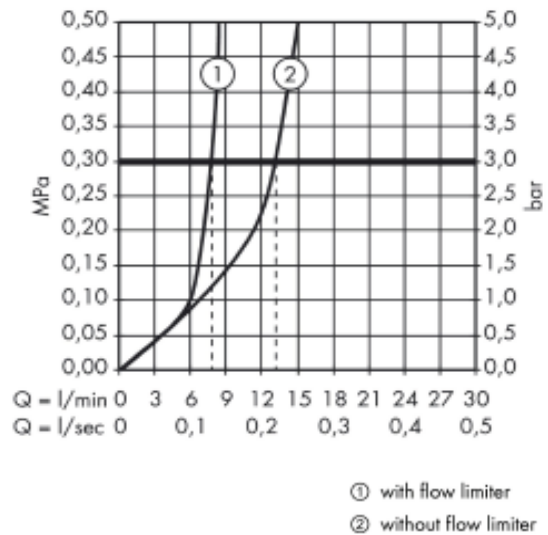

Technical Informations:

REMINDER:	Pipe flushing must be done before faucets are installed. Failure to do so voids the warranty.
	Do not use cleaners containing abrasive cleansers, ammonia, bleach, acids, waxes, alcohol, solvents or other products not recommended for chrome.
	All information is for reference only, installation shall always be based on the actual product delivered.