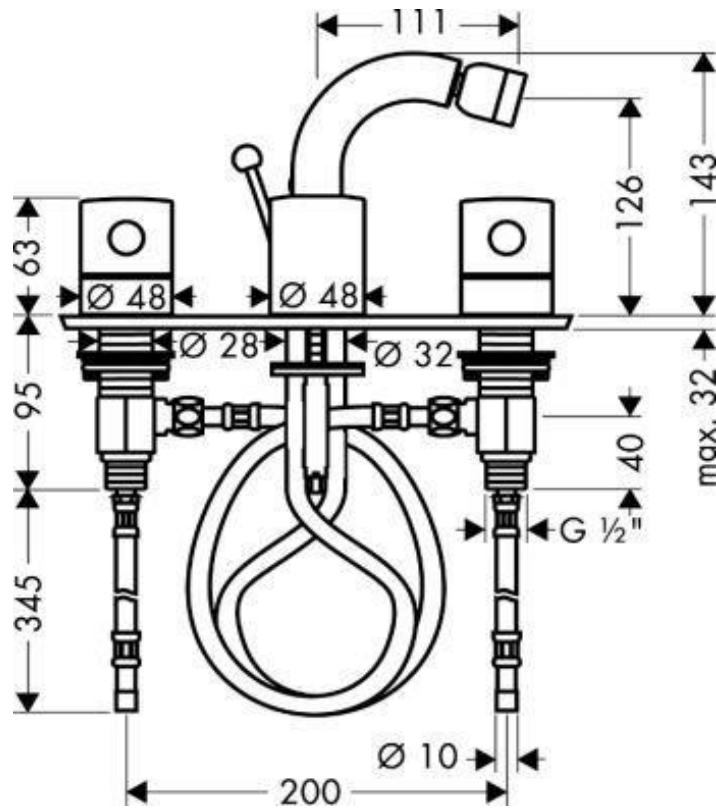

SPECIFICATION SHEET - fittings

BRAND:	AXOR®	Product Photo:
ORIGIN:	Germany	
SERIES:	Uno Zero	
PRODUCT DESCRIPTION:	3 hole Bidet mixer •with pop-up waste set G 1 ¼" •flow rate: 5 l/min	
MODEL No.	38203.000	
FINISH/COLOUR:	Chrome-plated	
DIMENSIONS:	143mm height 111mm spout projection	
OPTIONAL MATCHING PARTS:	2x angle valve ½"x10mm	

Technical Informations:

REMINDER:	Pipe flushing must be done before faucets are installed. Failure to do so voids the warranty.
	Do not use cleaners containing abrasive cleansers, ammonia, bleach, acids, waxes, alcohol, solvents or other products not recommended for chrome.
	All information is for reference only, installation shall always be based on the actual product delivered.