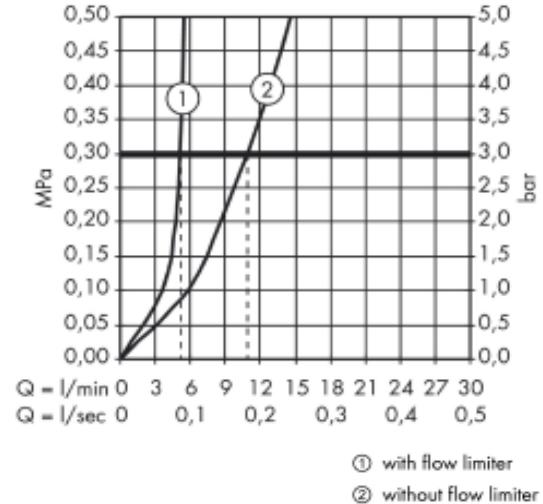

SPECIFICATION SHEET - fittings

BRAND:	AXOR®	Product Photo:
ORIGIN:	Germany	
SERIES:	Uno Zero	
PRODUCT DESCRIPTION:	Basin pillar tap without pop-up • ComfortZone 70 • flow rate: 5 l/min	
MODEL No.	38130.000	
FINISH/COLOUR:	Chrome-plated	
DIMENSIONS:	155mm height 100mm spout projection	
OPTIONAL MATCHING PARTS:	2x angle valve ½"x10mm 1x basin waste trap 1¼" pop-up waste set G 1 ¼"	

Technical Informations:

REMINDER:	Pipe flushing must be done before faucets are installed. Failure to do so voids the warranty.
	Do not use cleaners containing abrasive cleansers, ammonia, bleach, acids, waxes, alcohol, solvents or other products not recommended for chrome.
	All information is for reference only, installation shall always be based on the actual product delivered.