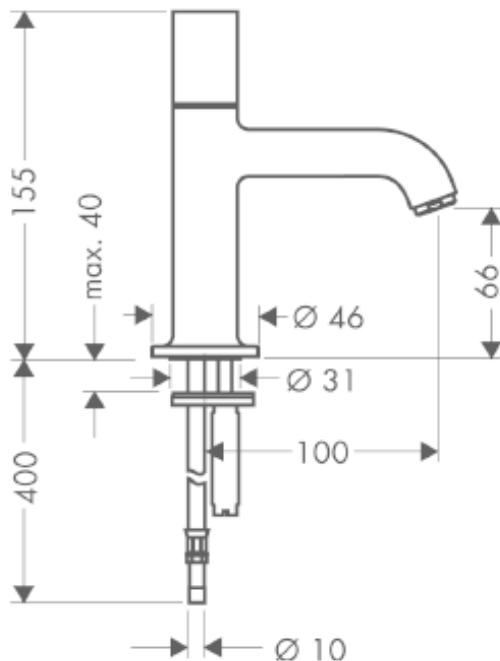

SPECIFICATION SHEET - fittings

BRAND:	AXOR®	Product Photo:
ORIGIN:	Germany	
SERIES:	Uno Zero	
PRODUCT DESCRIPTION:	Basin pillar tap without pop-up • ComfortZone 70 • flow rate: 5 l/min	
MODEL No.	38130.000	
FINISH/COLOUR:	Chrome-plated	
DIMENSIONS:	155mm height 100mm spout projection	
OPTIONAL MATCHING PARTS:	2x angle valve ½"x10mm 1x basin waste trap 1¼" pop-up waste set G 1 ¼"	

Technical Informations:

REMINDER:	Pipe flushing must be done before faucets are installed. Failure to do so voids the warranty.
	Do not use cleaners containing abrasive cleansers, ammonia, bleach, acids, waxes, alcohol, solvents or other products not recommended for chrome.
	All information is for reference only, installation shall always be based on the actual product delivered.