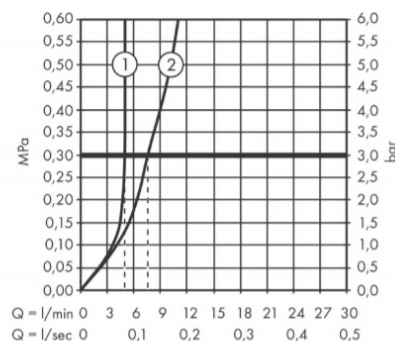

Technology

Flowchart