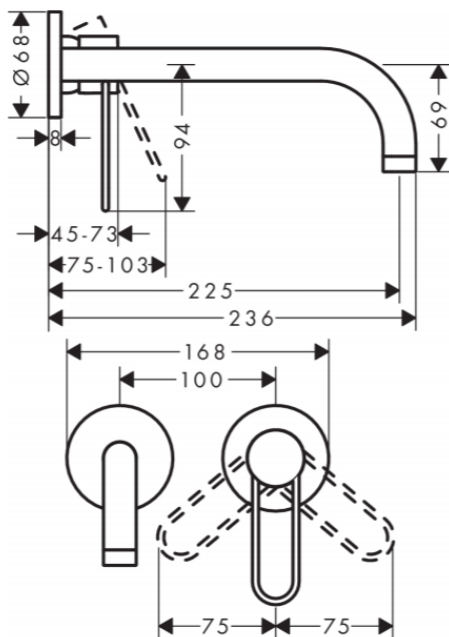

Brand : Axor, Germany  
 Name : Uno Single Lever Basin Mixer  
 Wall-mounted with Loop Handle  
 Item Code : 38122.000  
 Designer : Phoenix Design  
 Color / Finish : Chrome  
 Dimensions :

**Product info:**

- consists of: single lever basin mixer for concealed installation wall-mounted, non-closing waste set
- projection 225 mm
- spray type: normal spray
- flow rate at 3 bar: 5 l/min
- ceramic cartridge
- temperature limitation adjustable
- suitable for continuous flow water heaters
- handle can be positioned on the right or left, depends on the basic set installation

**Add-ons :**

- 1 x 13622.180 basic set for 2-hole wall basin mixer
- 1 x p-trap