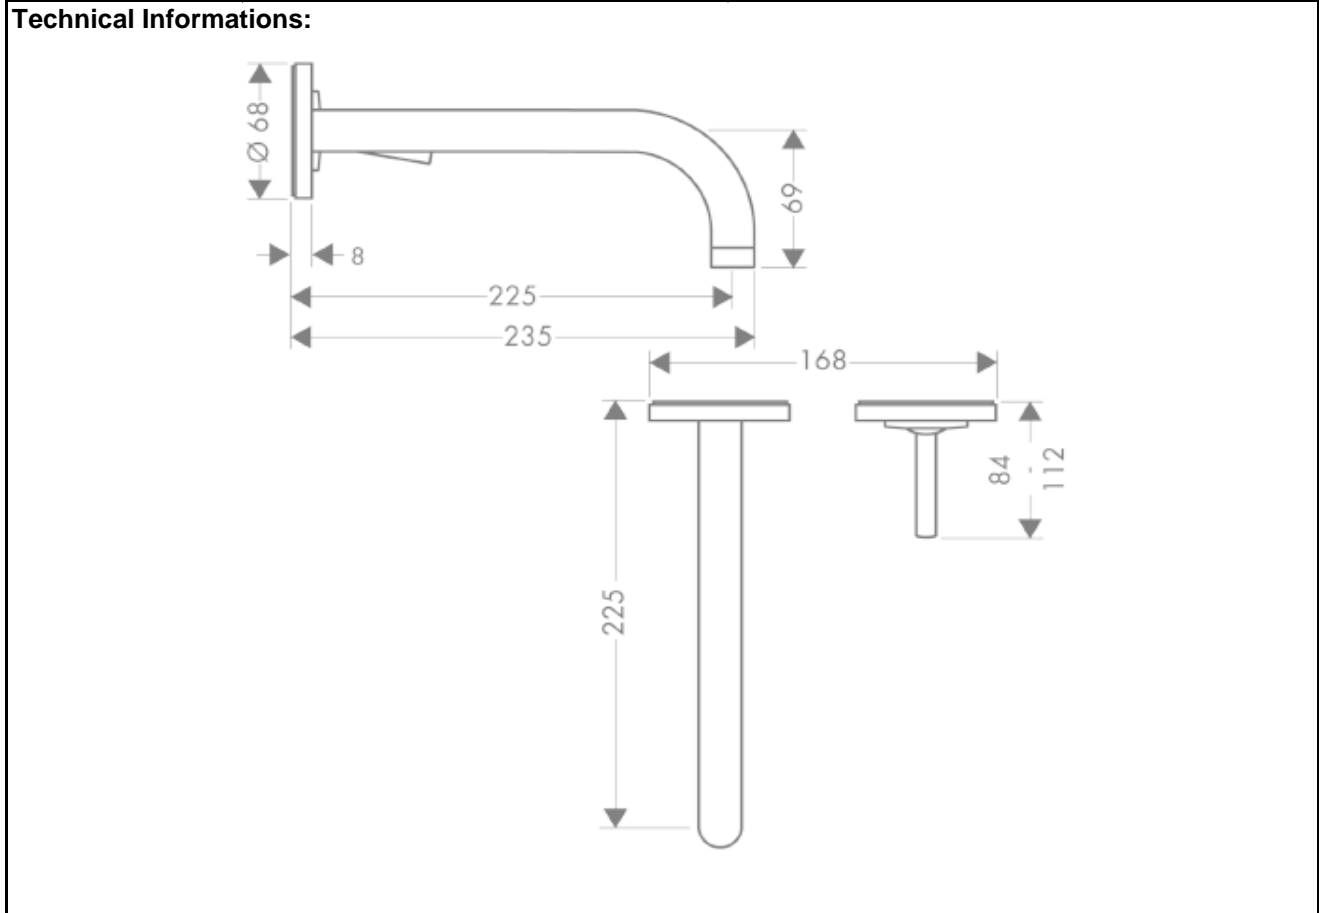

SPECIFICATION SHEET - fittings

BRAND:	AXOR[®]	Product Photo: 
ORIGIN:	Germany	
SERIES:	Uno 2	
PRODUCT DESCRIPTION:	Single lever basin mixer wall-mounted with escutheons • with pop-up waste set G 1 ¼" • flow rate: 5 l/min • normal spray	
MODEL No.	38116.000	
FINISH/COLOUR:	Chrome-plated	
DIMENSIONS:	235mm L x 170mm W x Ø 68mm 225mm spout projection	
OPTIONAL MATCHING PARTS:	1x basin waste trap 1¼"	