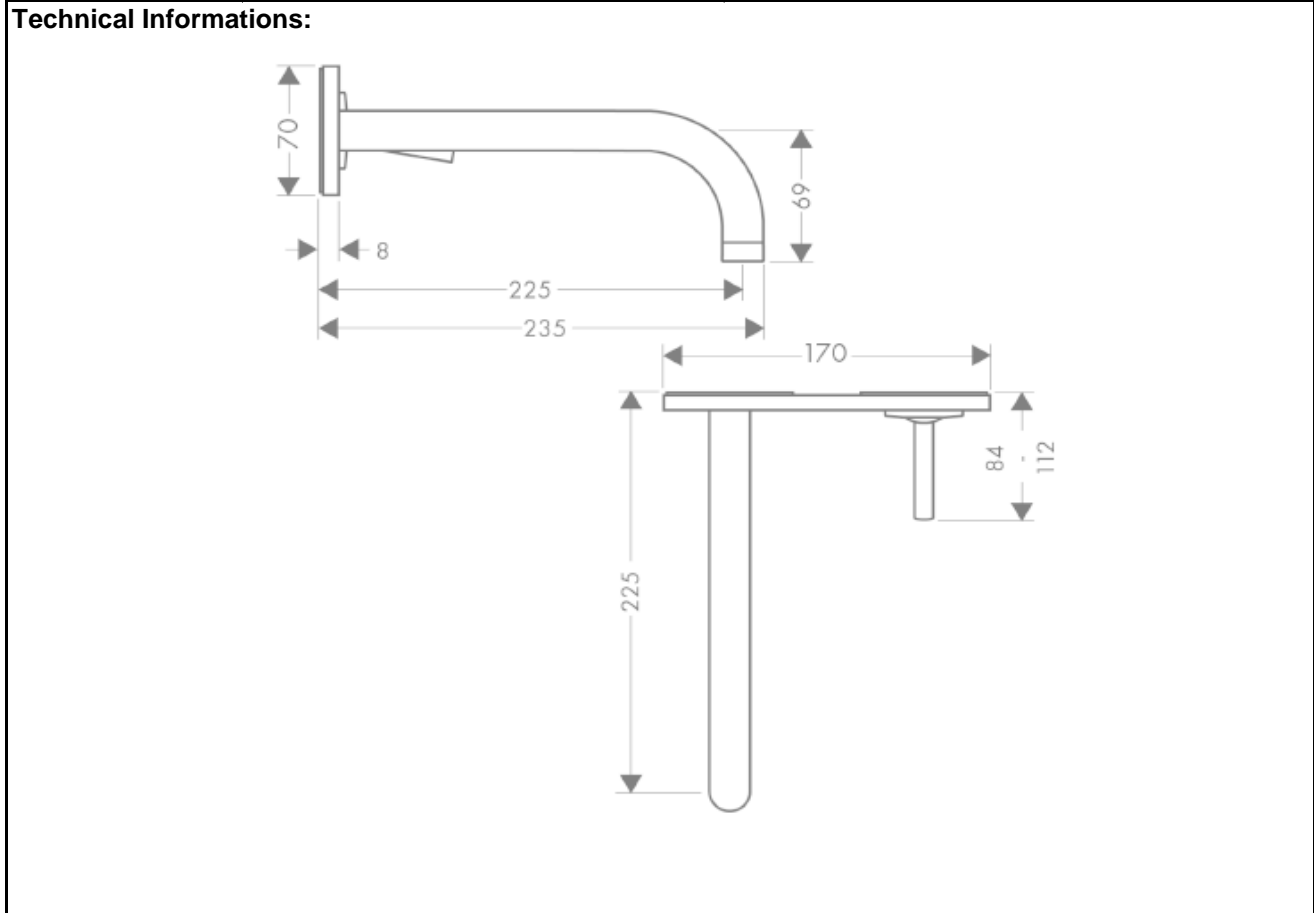

SPECIFICATION SHEET - fittings

BRAND:	AXOR[®]	Product Photo: 
ORIGIN:	Germany	
SERIES:	Uno Zero	
PRODUCT DESCRIPTION:	Single lever basin mixer for concealed installation with plate • wall-mounted • flow rate: 5 l/min	
MODEL No.	38115.000	
FINISH/COLOUR:	Chrome-plated	
DIMENSIONS:	235mm L x 170mm W 225mm spout projection	
OPTIONAL MATCHING PARTS:	1x basin waste trap 1¼"	